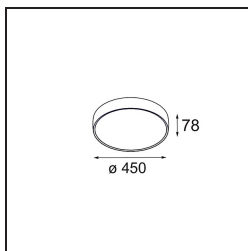

Date
Customer
Project
Type

Flat Moon Suspended 450 1x LED 3000K 1-10V/Push-Dim DI White Structure

Specifications

Material	13300109
Light Source Type	LED
LED Type	FLAT MOON LED
LED technology	LED PCB
CRI	Min. 90
Colour Temperature	3000K
Lifetime	L80B20 @50,000 Hours
Lamp Included	Yes
Number of Light Sources	1
CIE flux code	46 77 95 100 79
Binning (SDCM)	3
Light Direction	Down
Input Voltage	230V
Luminaire power (W)	29.4
Electrical Class	I
IP Rating	20
Glow wire rating (°C)	650
Dimming Protocol	1-10V, Push-Dim
Indoor/Outdoor	Indoor
Application	Ceiling
Mounting	Suspended
Adjustability	Not Applicable
Distance to Lighted Object (m)	0,1
Primary Colour & Primary Finish	White, Structure
Gross weight (g)	5330.0
Luminous flux per lamp (lm)	2545
Efficacy (lm/W)	87
Glare rating	23
Remark	<ul style="list-style-type: none"> • Suspension kit not included • Suspension kit not included • This is not a complete product. Suspension kit required.