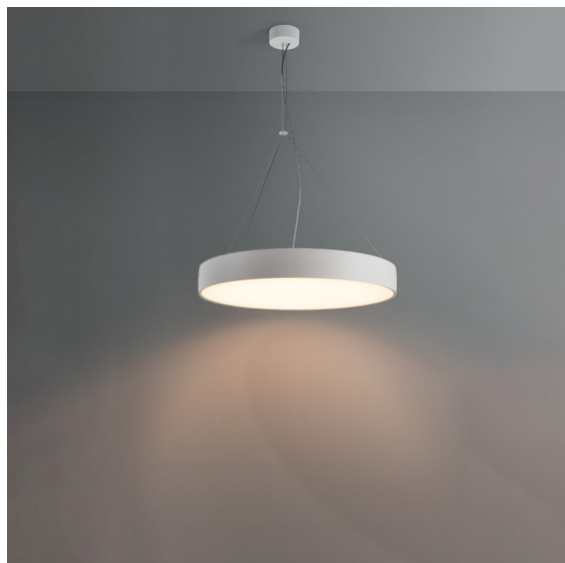

Date
Customer
Project
Type

Flat Moon Suspended 450 1x LED 3000K 1-10V/Push-Dim DI White Structure

Specifications

Material	13300109
Light Source Type	LED
LED Type	FLAT MOON LED
LED technology	LED PCB
CRI	Min. 90
Colour Temperature	3000K
Lifetime	L80B20 @50,000 Hours
Lamp Included	Yes
Number of Light Sources	1
CIE flux code	46 77 95 100 79
Binning (SDCM)	3
Light Direction	Down
Input Voltage	230V
Luminaire power (W)	29.4
Electrical Class	I
IP Rating	20
Glow wire rating (°C)	650
Dimming Protocol	1-10V, Push-Dim
Indoor/Outdoor	Indoor
Application	Ceiling
Mounting	Suspended
Adjustability	Not Applicable
Distance to Lighted Object (m)	0,1
Primary Colour & Primary Finish	White, Structure
Gross weight (g)	5330.0
Luminous flux per lamp (lm)	2545
Efficacy (lm/W)	87
Glare rating	23
Remark	<ul style="list-style-type: none"> • Suspension kit not included • Suspension kit not included • This is not a complete product. Suspension kit required.

When minimalist, general lighting design meets the celestial. Our slim and round Flat Moon family offers a LED PCB solution that produces a homogeneous light surface we can't stop looking at. Either full or eclipsed, Flat Moon lights your space with the calm and beauty you expect.