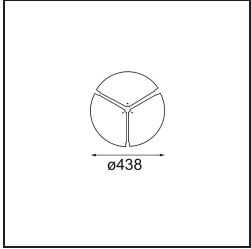

Date
Customer
Project
Type

Flat Moon Suspended 450 1x LED 3000K 1-10V/Push-Dim DI White Structure

Specifications

Material	13300109
Light Source Type	LED
LED Type	FLAT MOON LED
LED technology	LED PCB
CRI	Min. 90
Colour Temperature	3000K
Lifetime	L80B20 @50,000 Hours
Lamp Included	Yes
Number of Light Sources	1
CIE flux code	46 77 95 100 79
Binning (SDCM)	3
Light Direction	Down
Input Voltage	230V
Luminaire power (W)	29.4
Electrical Class	I
IP Rating	20
Glow wire rating (°C)	650
Dimming Protocol	1-10V, Push-Dim
Indoor/Outdoor	Indoor
Application	Ceiling
Mounting	Suspended
Adjustability	Not Applicable
Distance to Lighted Object (m)	0,1
Primary Colour & Primary Finish	White, Structure
Gross weight (g)	5330.0
Luminous flux per lamp (lm)	2545
Efficacy (lm/W)	87
Glare rating	23
Remark	<ul style="list-style-type: none"> • Suspension kit not included • Suspension kit not included • This is not a complete product. Suspension kit required.

TM30 & CRI diagram

Light distribution & beam diagram

Diagrams

Optical Accessories

- 13289000** Diffuser Flat Moon 450 Prismatic
- 13289100** Diffuser Flat Moon 450 Ice Prismatic

Installation Accessories

- 13309032** Cover Plate Flat Moon 450 Black Structure
- 13309009** Cover Plate Flat Moon 450 White Structure