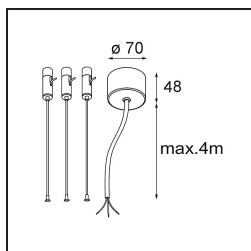

**Accessoires d'Eclairage d'installation**

**13309032** Cover Plate Flat Moon 450 Black Structure

**13309009** Cover Plate Flat Moon 450 White Structure

**11061932** Power Feed and Suspension Kit 4000 Round 5P Flat Moon (3) Straight Black Structure

**11061909** Power Feed and Suspension Kit 4000 Round 5P Flat Moon (3) Straight White Structure

**11061809** Power Feed and Suspension Kit 4000 Round 3P Flat Moon (3) Straight White Structure

**11061832** Power Feed and Suspension Kit 4000 Round 3P Flat Moon (3) Straight Black Structure