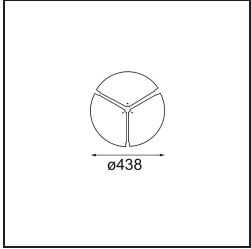

Date
Customer
Project
Type

Flat Moon Suspended 450 1x LED 2700K 1-10V/Push-Dim DI White Structure

Specifications

Material	13300009
Light Source Type	LED
LED Type	FLAT MOON LED
LED technology	LED PCB
CRI	Min. 90
Colour Temperature	2700K
Lifetime	L80B20 @50,000 Hours
Lamp Included	Yes
Number of Light Sources	1
CIE flux code	46 77 95 100 79
Binning (SDCM)	3
Light Direction	Down
Input Voltage	230V
Luminaire power (W)	29.4
Electrical Class	I
IP Rating	20
Glow wire rating (°C)	650
Dimming Protocol	1-10V, Push-Dim
Indoor/Outdoor	Indoor
Application	Ceiling
Mounting	Suspended
Adjustability	Not Applicable
Distance to Lighted Object (m)	0,1
Primary Colour & Primary Finish	White, Structure
Gross weight (g)	5330.0
Luminous flux per lamp (lm)	2599
Efficacy (lm/W)	88
Glare rating	23
Remark	<ul style="list-style-type: none"> • Suspension kit not included • Suspension kit not included • This is not a complete product. Suspension kit required.

TM30 & CRI diagram

Light distribution & beam diagram

Diagrams

Optical Accessories

- 13289000** Diffuser Flat Moon 450 Prismatic
- 13289100** Diffuser Flat Moon 450 Ice Prismatic

Installation Accessories

- 13309032** Cover Plate Flat Moon 450 Black Structure
- 13309009** Cover Plate Flat Moon 450 White Structure