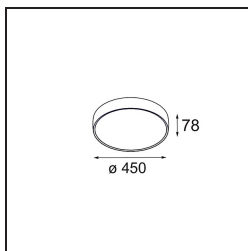

Date
Customer
Project
Type

Flat Moon Suspended 450 1x LED 2700K 1-10V/Push-Dim DI White Structure

Specifications

Material	13300009
Light Source Type	LED
LED Type	FLAT MOON LED
LED technology	LED PCB
CRI	Min. 90
Colour Temperature	2700K
Lifetime	L80B20 @50,000 Hours
Lamp Included	Yes
Number of Light Sources	1
CIE flux code	46 77 95 100 79
Binning (SDCM)	3
Light Direction	Down
Input Voltage	230V
Luminaire power (W)	29.4
Electrical Class	I
IP Rating	20
Glow wire rating (°C)	650
Dimming Protocol	1-10V, Push-Dim
Indoor/Outdoor	Indoor
Application	Ceiling
Mounting	Suspended
Adjustability	Not Applicable
Distance to Lighted Object (m)	0,1
Primary Colour & Primary Finish	White, Structure
Gross weight (g)	5330.0
Luminous flux per lamp (lm)	2599
Efficacy (lm/W)	88
Glare rating	23
Remark	<ul style="list-style-type: none"> • Suspension kit not included • Suspension kit not included • This is not a complete product. Suspension kit required.