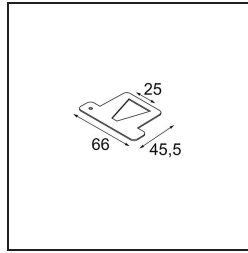

Date _____
 Customer _____
 Project _____
 Type _____

Beam Aperture Plate IP54 Sulfer Medium Black Structure

Specifications

Material	13271332
Lamp Included	No
Number of Light Sources	0
IP Rating	54
Glow wire rating (°C)	960
Indoor/Outdoor	Outdoor
Adjustability	Not Applicable
Primary Colour & Primary Finish	Black, Structure
Gross weight (g)	23.0