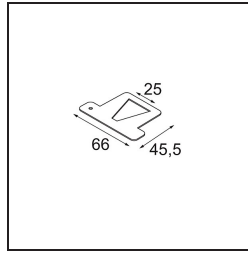

Date _____
Customer _____
Project _____
Type _____

Beam Aperture Plate IP54 Sulfer Medium Black Structure

Specifications

Material	13271332
Lamp Included	No
Number of Light Sources	0
IP Rating	54
Glow wire rating (°C)	960
Indoor/Outdoor	Outdoor
Adjustability	Not Applicable
Primary Colour & Primary Finish	Black, Structure
Gross weight (g)	23.0