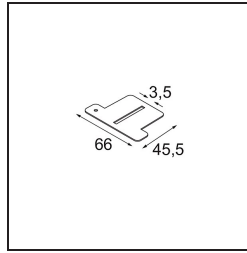

Date _____
Customer _____
Project _____
Type _____

Beam Aperture Plate IP54 Sulfer Spot Black Structure

Specifications

Material	13271232
Lamp Included	No
Number of Light Sources	0
IP Rating	54
Glow wire rating (°C)	960
Indoor/Outdoor	Outdoor
Adjustability	Not Applicable
Primary Colour & Primary Finish	Black, Structure
Gross weight (g)	23.0