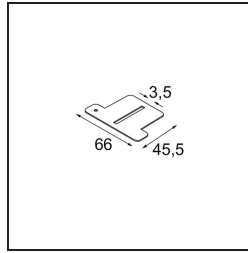

Date \_\_\_\_\_  
Customer \_\_\_\_\_  
Project \_\_\_\_\_  
Type \_\_\_\_\_

*Beam Aperture Plate IP54 Sulfer Spot Black Structure*

**Specifications**

Material	13271232
Lamp Included	No
Number of Light Sources	0
IP Rating	54
Glow wire rating (°C)	960
Indoor/Outdoor	Outdoor
Adjustability	Not Applicable
Primary Colour & Primary Finish	Black, Structure
Gross weight (g)	23.0