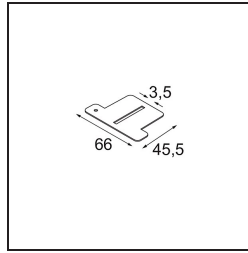

Date _____
 Customer _____
 Project _____
 Type _____

Beam Aperture Plate IP54 Sulfer Spot Black Structure

Specifications

Material	13271232
Lamp Included	No
Number of Light Sources	0
IP Rating	54
Glow wire rating (°C)	960
Indoor/Outdoor	Outdoor
Adjustability	Not Applicable
Primary Colour & Primary Finish	Black, Structure
Gross weight (g)	23.0