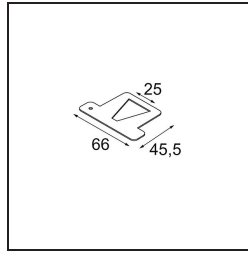

Date \_\_\_\_\_  
Customer \_\_\_\_\_  
Project \_\_\_\_\_  
Type \_\_\_\_\_

*Beam Aperture Plate IP54 Sulfer Medium White Structure*

**Specifications**

Material	13271309
Lamp Included	No
Number of Light Sources	0
IP Rating	54
Glow wire rating (°C)	960
Indoor/Outdoor	Outdoor
Adjustability	Not Applicable
Primary Colour & Primary Finish	White, Structure
Gross weight (g)	23.0