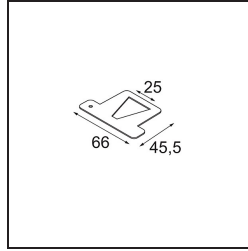

Date \_\_\_\_\_  
Customer \_\_\_\_\_  
Project \_\_\_\_\_  
Type \_\_\_\_\_

*Beam Aperture Plate IP54 Sulfer Medium White Structure*

**Specifications**

Material	13271309
Lamp Included	No
Number of Light Sources	0
IP Rating	54
Glow wire rating (°C)	960
Indoor/Outdoor	Outdoor
Adjustability	Not Applicable
Primary Colour & Primary Finish	White, Structure
Gross weight (g)	23.0