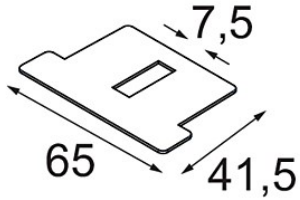

Date _____
 Customer _____
 Project _____
 Type _____

Beam Aperture Plate Sulfer Medium Black Structure

Specifications

Material	13271132
Lamp Included	No
Number of Light Sources	0
IP Rating	20
Glow wire rating (°C)	960
Indoor/Outdoor	Indoor
Adjustability	Not Applicable
Primary Colour & Primary Finish	Black, Structure
Gross weight (g)	23.0