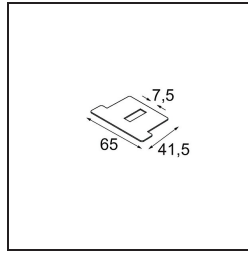

Date \_\_\_\_\_  
Customer \_\_\_\_\_  
Project \_\_\_\_\_  
Type \_\_\_\_\_

*Beam Aperture Plate Sulfer Medium Black Structure*

**Specifications**

Material	13271132
Lamp Included	No
Number of Light Sources	0
IP Rating	20
Glow wire rating (°C)	960
Indoor/Outdoor	Indoor
Adjustability	Not Applicable
Primary Colour & Primary Finish	Black, Structure
Gross weight (g)	23.0