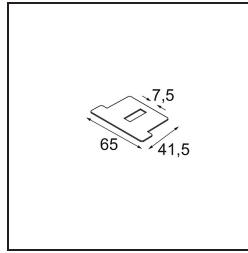

Date _____
 Customer _____
 Project _____
 Type _____

Beam Aperture Plate Sulfer Medium Black Structure

Specifications

Material	13271132
Lamp Included	No
Number of Light Sources	0
IP Rating	20
Glow wire rating (°C)	960
Indoor/Outdoor	Indoor
Adjustability	Not Applicable
Primary Colour & Primary Finish	Black, Structure
Gross weight (g)	23.0