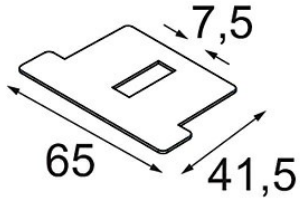

Date \_\_\_\_\_  
Customer \_\_\_\_\_  
Project \_\_\_\_\_  
Type \_\_\_\_\_

*Beam Aperture Plate Sulfer Medium Black Structure*

**Specifications**

Material	13271132
Lamp Included	No
Number of Light Sources	0
IP Rating	20
Glow wire rating (°C)	960
Indoor/Outdoor	Indoor
Adjustability	Not Applicable
Primary Colour & Primary Finish	Black, Structure
Gross weight (g)	23.0