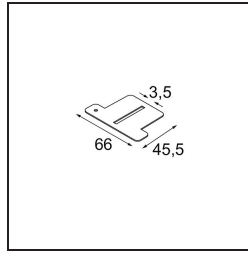

Date _____
Customer _____
Project _____
Type _____

Beam Aperture Plate IP54 Sulfer Spot White Structure

Specifications

Material	13271209
Lamp Included	No
Number of Light Sources	0
IP Rating	54
Glow wire rating (°C)	960
Indoor/Outdoor	Outdoor
Adjustability	Not Applicable
Primary Colour & Primary Finish	White, Structure
Gross weight (g)	23.0