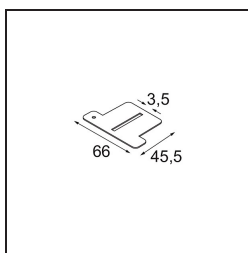

Date _____
Customer _____
Project _____
Type _____

Beam Aperture Plate IP54 Sulfer Spot White Structure

Specifications

Material	13271209
Lamp Included	No
Number of Light Sources	0
IP Rating	54
Glow wire rating (°C)	960
Indoor/Outdoor	Outdoor
Adjustability	Not Applicable
Primary Colour & Primary Finish	White, Structure
Gross weight (g)	23.0