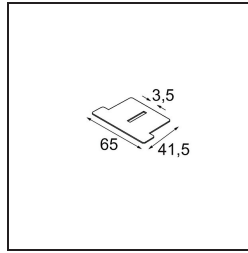

Date _____
Customer _____
Project _____
Type _____

Beam Aperture Plate Sulfer Spot Black Structure

Specifications

Material	13271032
Lamp Included	No
Number of Light Sources	0
IP Rating	20
Glow wire rating (°C)	960
Indoor/Outdoor	Indoor
Adjustability	Not Applicable
Primary Colour & Primary Finish	Black, Structure
Gross weight (g)	23.0