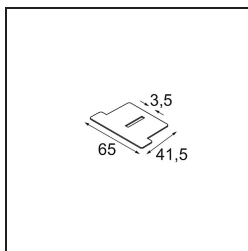

Date _____
Customer _____
Project _____
Type _____

Beam Aperture Plate Sulfer Spot Black Structure

Specifications

Material	13271032
Lamp Included	No
Number of Light Sources	0
IP Rating	20
Glow wire rating (°C)	960
Indoor/Outdoor	Indoor
Adjustability	Not Applicable
Primary Colour & Primary Finish	Black, Structure
Gross weight (g)	23.0