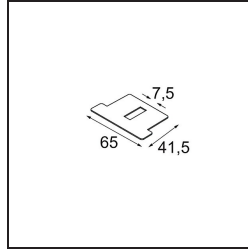

Date _____
Customer _____
Project _____
Type _____

Beam Aperture Plate Sulfer Medium White Structure

Specifications

Material	13271109
Lamp Included	No
Number of Light Sources	0
IP Rating	20
Glow wire rating (°C)	960
Indoor/Outdoor	Indoor
Adjustability	Not Applicable
Primary Colour & Primary Finish	White, Structure
Gross weight (g)	23.0