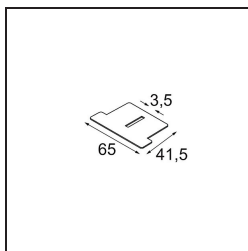

Date _____
Customer _____
Project _____
Type _____

Beam Aperture Plate Sulfer Spot White Structure

Specifications

Material	13271009
Lamp Included	No
Number of Light Sources	0
IP Rating	20
Glow wire rating (°C)	960
Indoor/Outdoor	Indoor
Adjustability	Not Applicable
Primary Colour & Primary Finish	White, Structure
Gross weight (g)	23.0

Specifications