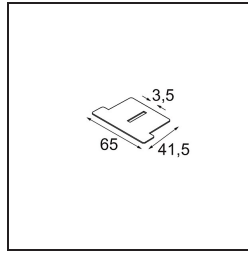

Date _____
Customer _____
Project _____
Type _____

Beam Aperture Plate Sulfer Spot White Structure

Specifications

Material	13271009
Lamp Included	No
Number of Light Sources	0
IP Rating	20
Glow wire rating (°C)	960
Indoor/Outdoor	Indoor
Adjustability	Not Applicable
Primary Colour & Primary Finish	White, Structure
Gross weight (g)	23.0