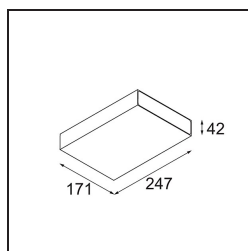

Specifications

Material	13272732
Light Source Type	LED
LED Type	LUMILED 1211 GEN4
LED technology	LED COB
CRI	Min. 90
Colour Temperature	3000K
Lifetime	L80B10 @50,000 Hours
Lamp Included	Yes
Number of Light Sources	1
CIE flux code	0 0 0 0 95
Binning (SDCM)	3
Light Direction	Up, Down
Measured beam angle (°)	106.1
Input Voltage	230V
Luminaire power (W)	47.0
Electrical Class	I
IP Rating	20
Glow wire rating (°C)	960
Dimming Protocol	Casambi
Indoor/Outdoor	Indoor
Application	Wall
Mounting	Surface
Adjustability	Not Applicable
Distance to Lighted Object (m)	0,1
Primary Colour & Primary Finish	Black, Structure
Smart Lighting	Casambi
Gross weight (g)	1931.0
Luminous flux per lamp (lm)	4679
Efficacy (lm/W)	99