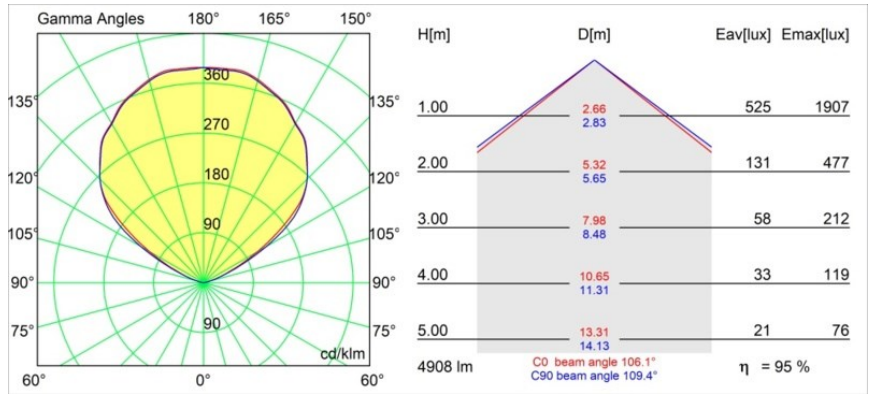

Light distribution & beam diagram