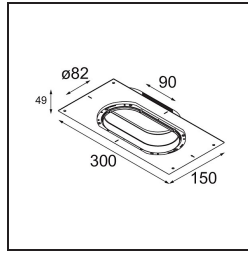

Date \_\_\_\_\_  
Customer \_\_\_\_\_  
Project \_\_\_\_\_  
Type \_\_\_\_\_

Concrete Kit 82 300x150 2x

**Specifications**

Material	13241230
Lamp Included	No
Number of Light Sources	2
IP Rating	20
Glow wire rating (°C)	960
Indoor/Outdoor	Indoor
Application	Ceiling, Wall
Adjustability	Not Applicable
Gross weight (g)	495.0