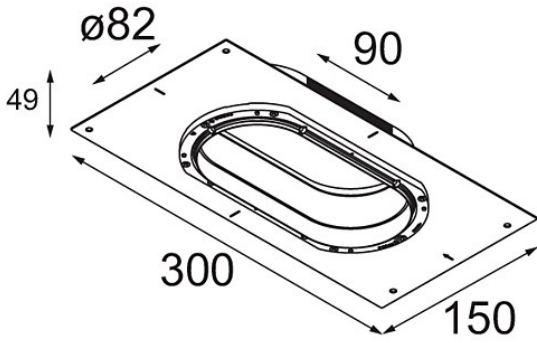

Date \_\_\_\_\_  
Customer \_\_\_\_\_  
Project \_\_\_\_\_  
Type \_\_\_\_\_

Concrete Kit 82 300x150 2x

**Specifications**

Material	13241230
Lamp Included	No
Number of Light Sources	2
IP Rating	20
Glow wire rating (°C)	960
Indoor/Outdoor	Indoor
Application	Ceiling, Wall
Adjustability	Not Applicable
Gross weight (g)	495.0