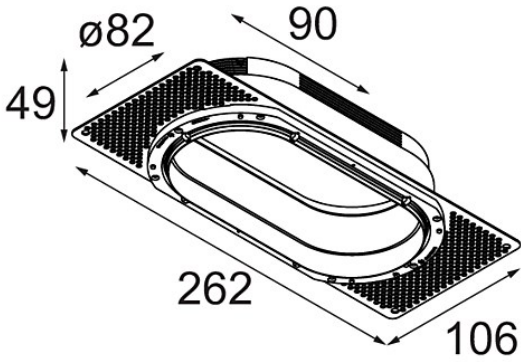

Date _____
Customer _____
Project _____
Type _____

Ring Recessed Trimless 82 2x

Specifications

Material	13241130
Lamp Included	No
Number of Light Sources	2
IP Rating	20
Glow wire rating (°C)	960
Indoor/Outdoor	Indoor
Application	Ceiling, Wall
Mounting	Recessed
Adjustability	Not Applicable
Gross weight (g)	330.0