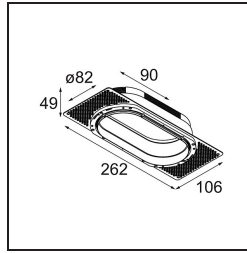

Date _____
Customer _____
Project _____
Type _____

Ring Recessed Trimless 82 2x

Specifications

Material	13241130
Lamp Included	No
Number of Light Sources	2
IP Rating	20
Glow wire rating (°C)	960
Indoor/Outdoor	Indoor
Application	Ceiling, Wall
Mounting	Recessed
Adjustability	Not Applicable
Gross weight (g)	330.0