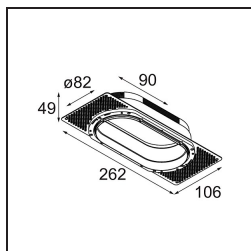

13242309 Stick Modupoint Curved 180° White Structure
13242332 Stick Modupoint Curved 180° Black Structure

Installatie Accessoires

11624130 Installation Housing 140x400x100x210

■ **12293530** Plaster Kit Trimless 300x150 - 82 2x

■ **13241130** Ring Recessed Trimless 82 2x

■ **13241230** Concrete Kit 82 300x150 2x

■ Kies een vereist accessoire