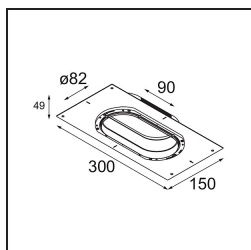

13242309 Stick Modupoint Curved 180° White Structure
13242332 Stick Modupoint Curved 180° Black Structure

Installatie Accessoires

11624130 Installation Housing 140x400x100x210

■ **12293530** Plaster Kit Trimless 300x150 - 82 2x

■ **13241130** Ring Recessed Trimless 82 2x

■ **13241230** Concrete Kit 82 300x150 2x

■ Kies een vereist accessoire