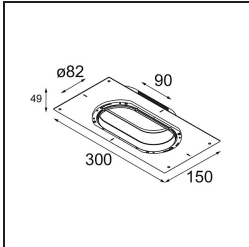

Accesorios Instalación

11624130 Installation Housing 140x400x100x210

■ **12293530** Plaster Kit Trimless 300x150 - 82 2x

■ **13241130** Ring Recessed Trimless 82 2x

■ **13241230** Concrete Kit 82 300x150 2x