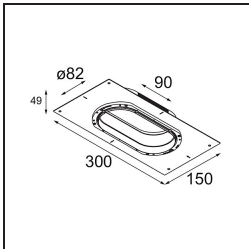

■ **13241230** Concrete Kit 82 300x150 2x

■ Choose a required accessory