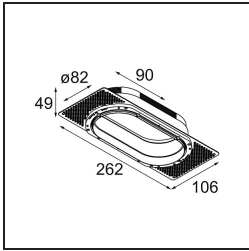

13242309 Stick Modupoint Curved 180° White Structure
13242332 Stick Modupoint Curved 180° Black Structure

Installation Accessories

11624130 Installation Housing 140x400x100x210

■ **12293530** Plaster Kit Trimless 300x150 - 82 2x

■ **13241130** Ring Recessed Trimless 82 2x

■ **13241230** Concrete Kit 82 300x150 2x

■ Choose a required accessory