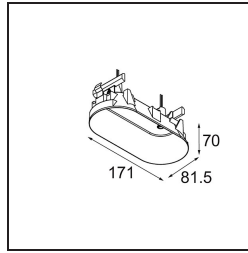

Date

Customer

Project

Type

Modupoint Round Deep Recessed Trimless 82 2x DE Black Structure

Specifications

Material	13240832
Lamp Included	No
Number of Light Sources	2
Input Voltage	Constant Current Driver Required
Electrical Class	III
IP Rating	20
Glow wire rating (°C)	960
Indoor/Outdoor	Indoor
Application	Ceiling, Wall
Mounting	Recessed
Adjustability	Not Applicable
Primary Colour & Primary Finish	Black, Structure
Gross weight (g)	290.0
Remark	<ul style="list-style-type: none"> • Light module not included • Mount LED driver remote and accessible • Deep recess restricts adjustability of fixtures • Combination with Medard, Minude and Gamin requires the use of Modupoint Stick • This is not a complete product. Jack light modules required. • This is not a complete product. Jack light modules required.