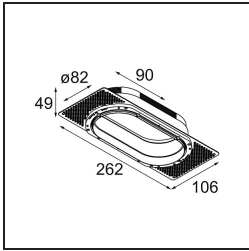

13242309 Stick Modupoint Curved 180° White Structure
13242332 Stick Modupoint Curved 180° Black Structure

Installatie Accessoires

11624130 Installation Housing 140x400x100x210

■ **12293530** Plaster Kit Trimless 300x150 - 82 2x