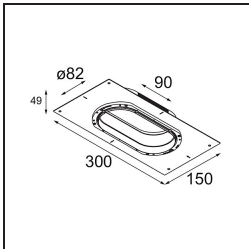

13242309 Stick Modupoint Curved 180° White Structure
13242332 Stick Modupoint Curved 180° Black Structure

Installatie Accessoires

11624130 Installation Housing 140x400x100x210

■ **12293530** Plaster Kit Trimless 300x150 - 82 2x

■ **13241130** Ring Recessed Trimless 82 2x

■ **13241230** Concrete Kit 82 300x150 2x

■ Kies een vereist accessoire