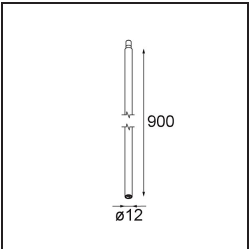

- **13242632** Stick Modupoint 900 Black Structure
- **13242609** Stick Modupoint 900 White Structure