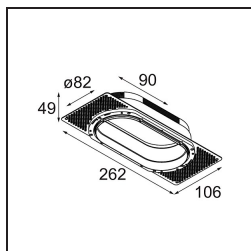

13242309 Stick Modupoint Curved 180° White Structure
13242332 Stick Modupoint Curved 180° Black Structure

Installation Accessories

11624130 Installation Housing 140x400x100x210

■ **12293530** Plaster Kit Trimless 300x150 - 82 2x

■ **13241130** Ring Recessed Trimless 82 2x

■ **13241230** Concrete Kit 82 300x150 2x

■ Choose a required accessory