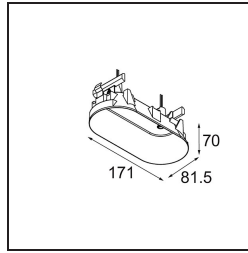

Date
Customer
Project
Type

Modupoint Round Deep Recessed Trimless 82 2x DE White Structure

Specifications

Material	13240809
Lamp Included	No
Number of Light Sources	2
Input Voltage	Constant Current Driver Required
Electrical Class	III
IP Rating	20
Glow wire rating (°C)	960
Indoor/Outdoor	Indoor
Application	Ceiling, Wall
Mounting	Recessed
Adjustability	Not Applicable
Primary Colour & Primary Finish	White, Structure
Gross weight (g)	290.0
Remark	<ul style="list-style-type: none"> • Light module not included • Mount LED driver remote and accessible • Deep recess restricts adjustability of fixtures • Combination with Medard, Minude and Gamin requires the use of Modupoint Stick • This is not a complete product. Jack light modules required. • This is not a complete product. Jack light modules required.