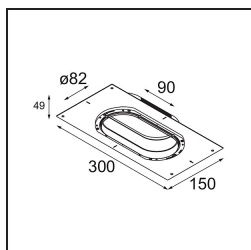

■ **13241230** Concrete Kit 82 300x150 2x

■ Choose a required accessory