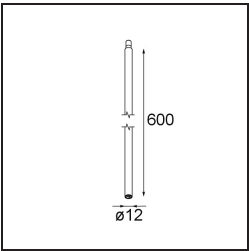

- **13242509** Stick Modupoint 600 White Structure
- **13242532** Stick Modupoint 600 Black Structure