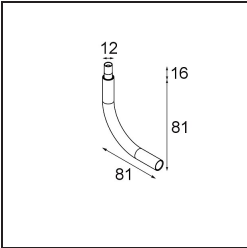

13242209 Stick Modupoint Curved 90° White Structure
13242232 Stick Modupoint Curved 90° Black Structure