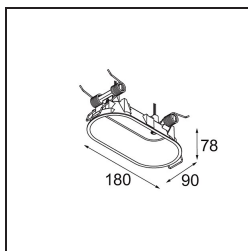

Date
Customer
Project
Type

*Modupoint Round Deep Recessed 90 2x DE Black Structure*

**Specifications**

Material	13240732
Lamp Included	No
Number of Light Sources	2
Input Voltage	Constant Current Driver Required
Electrical Class	III
IP Rating	20
Glow wire rating (°C)	960
Indoor/Outdoor	Indoor
Application	Ceiling, Wall
Mounting	Recessed
Cut-out size (mm)	ø83 (x2) L 90
Mounting depth (mm)	110.0
Adjustability	Not Applicable
Primary Colour & Primary Finish	Black, Structure
Gross weight (g)	340.0
Remark	<ul style="list-style-type: none"> <li>• Light module not included</li> <li>• Mount LED driver remote and accessible</li> <li>• Deep recess restricts adjustability of fixtures</li> <li>• Combination with Medard, Minude and Gamin requires the use of Modupoint Stick</li> <li>• This is not a complete product. Jack light modules required.</li> <li>• This is not a complete product. Jack light modules required.</li> </ul>