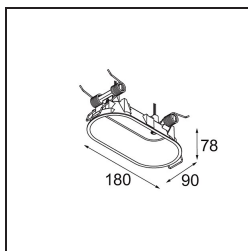

Date
Customer
Project
Type

Modupoint Round Deep Recessed 90 2x DE Black Structure

Specifications

Material	13240732
Lamp Included	No
Number of Light Sources	2
Input Voltage	Constant Current Driver Required
Electrical Class	III
IP Rating	20
Glow wire rating (°C)	960
Indoor/Outdoor	Indoor
Application	Ceiling, Wall
Mounting	Recessed
Cut-out size (mm)	ø83 (x2) L 90
Mounting depth (mm)	110.0
Adjustability	Not Applicable
Primary Colour & Primary Finish	Black, Structure
Gross weight (g)	340.0
Remark	<ul style="list-style-type: none"> • Light module not included • Mount LED driver remote and accessible • Deep recess restricts adjustability of fixtures • Combination with Medard, Minude and Gamin requires the use of Modupoint Stick • This is not a complete product. Jack light modules required. • This is not a complete product. Jack light modules required.