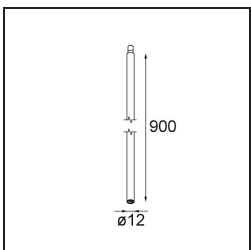

13242632 Stick Modupoint 900 Black Structure
13242609 Stick Modupoint 900 White Structure