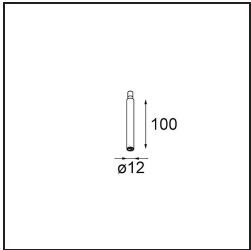

Decorative Accessories

13240009 Stick Modupoint 100 White Structure
13240032 Stick Modupoint 100 Black Structure