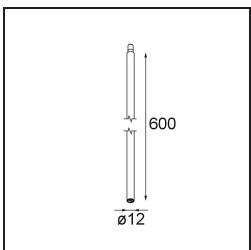

13242509 Stick Modupoint 600 White Structure
13242532 Stick Modupoint 600 Black Structure