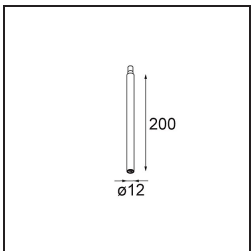

13240109 Stick Modupoint 200 White Structure
13240132 Stick Modupoint 200 Black Structure