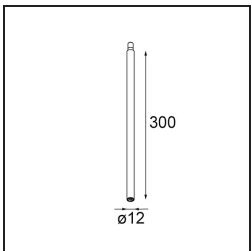

13240209 Stick Modupoint 300 White Structure
13240232 Stick Modupoint 300 Black Structure