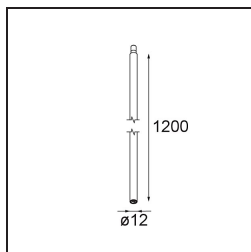

13242732 Stick Modupoint 1200 Black Structure
13242709 Stick Modupoint 1200 White Structure