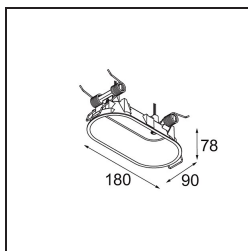

Date
Customer
Project
Type

Modupoint Round Deep Recessed 90 2x DE White Structure

Specifications

Material	13240709
Lamp Included	No
Number of Light Sources	2
Input Voltage	Constant Current Driver Required
Electrical Class	III
IP Rating	20
Glow wire rating (°C)	960
Indoor/Outdoor	Indoor
Application	Ceiling, Wall
Mounting	Recessed
Cut-out size (mm)	ø83 (x2) L 90
Mounting depth (mm)	110.0
Adjustability	Not Applicable
Primary Colour & Primary Finish	White, Structure
Gross weight (g)	340.0

Remark	<ul style="list-style-type: none"> • Light module not included • Mount LED driver remote and accessible • Deep recess restricts adjustability of fixtures • Combination with Medard, Minude and Gamin requires the use of Modupoint Stick • This is not a complete product. Jack light modules required. • This is not a complete product. Jack light modules required.
--------	---