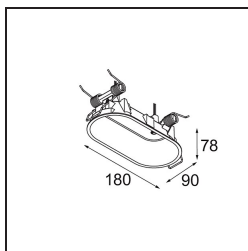

Date
Customer
Project
Type

Modupoint Round Deep Recessed 90 2x DE White Structure

Specifications

Material	13240709
Lamp Included	No
Number of Light Sources	2
Input Voltage	Constant Current Driver Required
Electrical Class	III
IP Rating	20
Glow wire rating (°C)	960
Indoor/Outdoor	Indoor
Application	Ceiling, Wall
Mounting	Recessed
Cut-out size (mm)	ø83 (x2) L 90
Mounting depth (mm)	110.0
Adjustability	Not Applicable
Primary Colour & Primary Finish	White, Structure
Gross weight (g)	340.0
Remark	<ul style="list-style-type: none"> • Light module not included • Mount LED driver remote and accessible • Deep recess restricts adjustability of fixtures • Combination with Medard, Minude and Gamin requires the use of Modupoint Stick • This is not a complete product. Jack light modules required. • This is not a complete product. Jack light modules required.