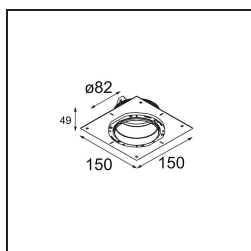

13242309 Stick Modupoint Curved 180° White Structure
13242332 Stick Modupoint Curved 180° Black Structure

Accessoires d'Eclairage d'installation

11624030 Installation Housing 140x250x100x210

■ **12293430** Plaster Kit Trimless 150x150 - 82 1x