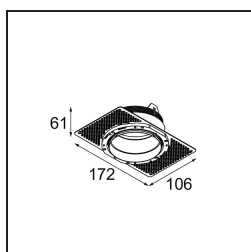

■ **13241030** Ring Recessed Trimless 82 1x

■ Choisir un accessoire requis