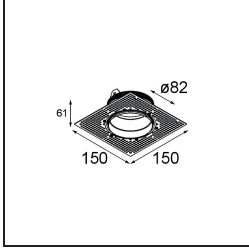

■ **12293430** Plaster Kit Trimless 150x150 - 82 1x