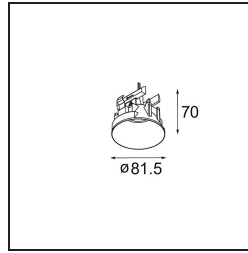

Date
Customer
Project
Type

*Modupoint Round Deep Recessed Trimless 82 1x DE Black Structure*

**Specifications**

Material	13240632
Lamp Included	No
Number of Light Sources	1
Input Voltage	Constant Current Driver Required
Electrical Class	III
IP Rating	20
Glow wire rating (°C)	960
Indoor/Outdoor	Indoor
Application	Ceiling, Wall
Mounting	Recessed
Adjustability	Not Applicable
Primary Colour & Primary Finish	Black, Structure
Gross weight (g)	170.0
Remark	<ul style="list-style-type: none"> <li>• Light module not included</li> <li>• Mount LED driver remote and accessible</li> <li>• Deep recess restricts adjustability of fixtures</li> <li>• Combination with Medard, Minude and Gamin requires the use of Modupoint Stick</li> <li>• This is not a complete product. Jack light modules required.</li> <li>• This is not a complete product. Jack light modules required.</li> </ul>