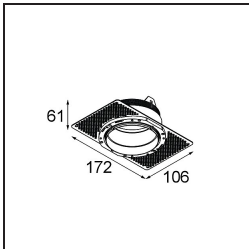

■ **13241030** Ring Recessed Trimless 82 1x

■ Choose a required accessory