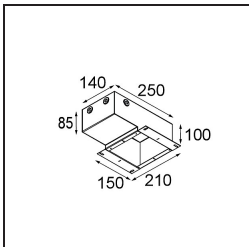

Installation Accessories

11624030 Installation Housing 140x250x100x210