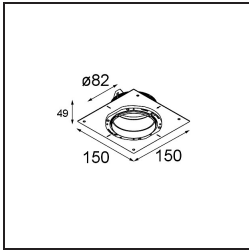

13242309 Stick Modupoint Curved 180° White Structure
13242332 Stick Modupoint Curved 180° Black Structure

Installation Accessories

11624030 Installation Housing 140x250x100x210

■ **12293430** Plaster Kit Trimless 150x150 - 82 1x