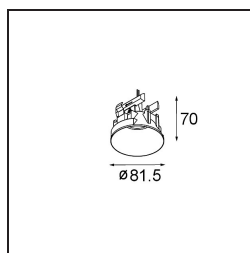

| |
|----------|
| Date |
| Customer |
| Project |
| Type |

Modupoint Round Deep Recessed Trimless 82 1x DE Black Structure

Specifications

| | |
|---------------------------------|---|
| Material | 13240632 |
| Lamp Included | No |
| Number of Light Sources | 1 |
| Input Voltage | Constant Current Driver Required |
| Electrical Class | III |
| IP Rating | 20 |
| Glow wire rating (°C) | 960 |
| Indoor/Outdoor | Indoor |
| Application | Ceiling, Wall |
| Mounting | Recessed |
| Adjustability | Not Applicable |
| Primary Colour & Primary Finish | Black, Structure |
| Gross weight (g) | 170.0 |
| Remark | <ul style="list-style-type: none"> • Light module not included • Mount LED driver remote and accessible • Deep recess restricts adjustability of fixtures • Combination with Medard, Minude and Gamin requires the use of Modupoint Stick • This is not a complete product. Jack light modules required. • This is not a complete product. Jack light modules required. |