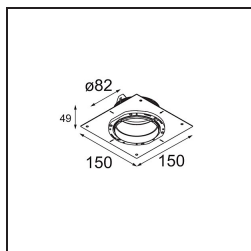

13242309 Stick Modupoint Curved 180° White Structure
13242332 Stick Modupoint Curved 180° Black Structure

Installatie Accessoires

11624030 Installation Housing 140x250x100x210

■ **12293430** Plaster Kit Trimless 150x150 - 82 1x