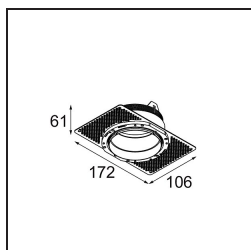

■ **13241030** Ring Recessed Trimless 82 1x

■ Kies een vereist accessoire