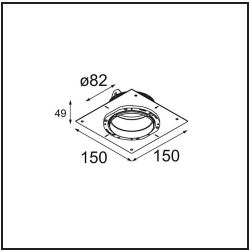

■ **13240930** Concrete Kit 82 150x150 1x