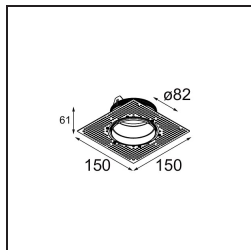

■ **12293430** Plaster Kit Trimless 150x150 - 82 1x