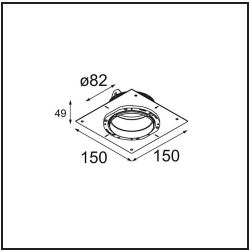

13242309 Stick Modupoint Curved 180° White Structure
13242332 Stick Modupoint Curved 180° Black Structure

Installation Accessories

11624030 Installation Housing 140x250x100x210

■ **12293430** Plaster Kit Trimless 150x150 - 82 1x