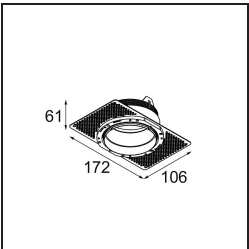

■ **13241030** Ring Recessed Trimless 82 1x

■ Choose a required accessory