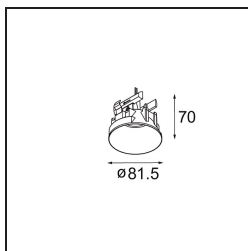

Date
Customer
Project
Type

Modupoint Round Deep Recessed Trimless 82 1x DE White Structure

Specifications

Material	13240609
Lamp Included	No
Number of Light Sources	1
Input Voltage	Constant Current Driver Required
Electrical Class	III
IP Rating	20
Glow wire rating (°C)	960
Indoor/Outdoor	Indoor
Application	Ceiling, Wall
Mounting	Recessed
Adjustability	Not Applicable
Primary Colour & Primary Finish	White, Structure
Gross weight (g)	170.0
Remark	<ul style="list-style-type: none"> • Light module not included • Mount LED driver remote and accessible • Deep recess restricts adjustability of fixtures • Combination with Medard, Minude and Gamin requires the use of Modupoint Stick • This is not a complete product. Jack light modules required. • This is not a complete product. Jack light modules required.