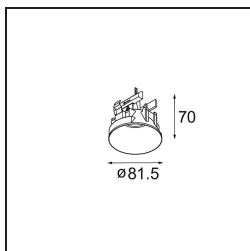

Date
Customer
Project
Type

Modupoint Round Deep Recessed Trimless 82 1x DE White Structure

Specifications

Material	13240609
Lamp Included	No
Number of Light Sources	1
Input Voltage	Constant Current Driver Required
Electrical Class	III
IP Rating	20
Glow wire rating (°C)	960
Indoor/Outdoor	Indoor
Application	Ceiling, Wall
Mounting	Recessed
Adjustability	Not Applicable
Primary Colour & Primary Finish	White, Structure
Gross weight (g)	170.0
Remark	<ul style="list-style-type: none"> • Light module not included • Mount LED driver remote and accessible • Deep recess restricts adjustability of fixtures • Combination with Medard, Minude and Gamin requires the use of Modupoint Stick • This is not a complete product. Jack light modules required. • This is not a complete product. Jack light modules required.