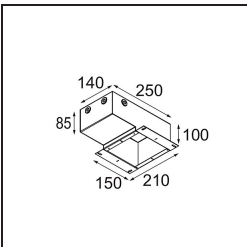

Installation Accessories

11624030 Installation Housing 140x250x100x210