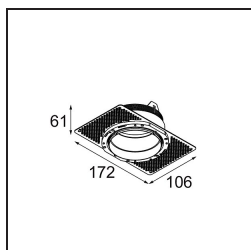

■ **13241030** Ring Recessed Trimless 82 1x

■ Choose a required accessory