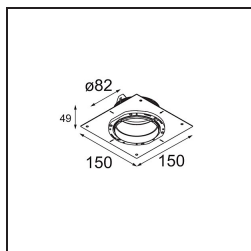

13242309 Stick Modupoint Curved 180° White Structure
13242332 Stick Modupoint Curved 180° Black Structure

Installation Accessories

11624030 Installation Housing 140x250x100x210

■ **12293430** Plaster Kit Trimless 150x150 - 82 1x