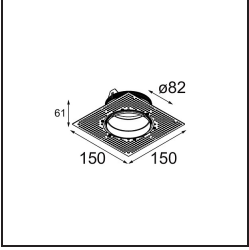

■ **12293430** Plaster Kit Trimless 150x150 - 82 1x