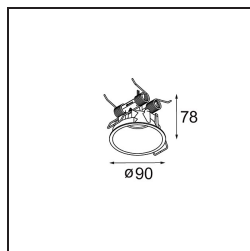

Date
Customer
Project
Type

Modupoint Round Deep Recessed 90 1x DE Black Structure

Specifications

Material	13240532
Lamp Included	No
Number of Light Sources	1
Input Voltage	Constant Current Driver Required
Electrical Class	III
IP Rating	20
Glow wire rating (°C)	960
Indoor/Outdoor	Indoor
Application	Ceiling, Wall
Mounting	Recessed
Cut-out size (mm)	ø83
Mounting depth (mm)	110.0
Adjustability	Not Applicable
Primary Colour & Primary Finish	Black, Structure
Gross weight (g)	230.0
Remark	<ul style="list-style-type: none"> • Light module not included • Mount LED driver remote and accessible • Deep recess restricts adjustability of fixtures • Combination with Medard, Minude and Gamin requires the use of Modupoint Stick • This is not a complete product. Jack light modules required. • This is not a complete product. Jack light modules required.