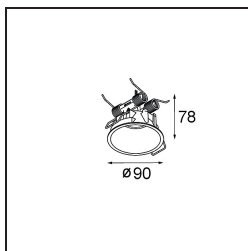

Date
Customer
Project
Type

*Modupoint Round Deep Recessed 90 1x DE Black Structure*

**Specifications**

Material	13240532
Lamp Included	No
Number of Light Sources	1
Input Voltage	Constant Current Driver Required
Electrical Class	III
IP Rating	20
Glow wire rating (°C)	960
Indoor/Outdoor	Indoor
Application	Ceiling, Wall
Mounting	Recessed
Cut-out size (mm)	ø83
Mounting depth (mm)	110.0
Adjustability	Not Applicable
Primary Colour & Primary Finish	Black, Structure
Gross weight (g)	230.0
Remark	<ul style="list-style-type: none"> <li>• Light module not included</li> <li>• Mount LED driver remote and accessible</li> <li>• Deep recess restricts adjustability of fixtures</li> <li>• Combination with Medard, Minude and Gamin requires the use of Modupoint Stick</li> <li>• This is not a complete product. Jack light modules required.</li> <li>• This is not a complete product. Jack light modules required.</li> </ul>