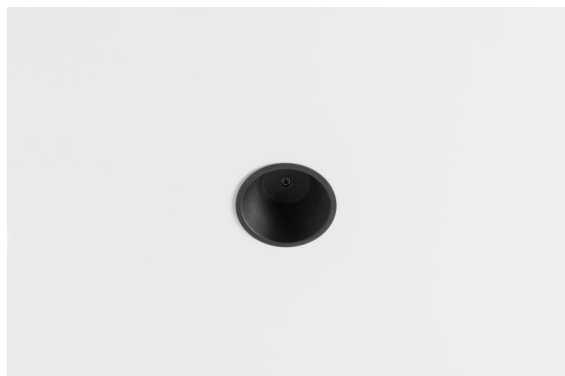

Date
Customer
Project
Type

Modupoint Round Deep Recessed 90 1x DE Black Structure

Specifications

Material	13240532
Lamp Included	No
Number of Light Sources	1
Input Voltage	Constant Current Driver Required
Electrical Class	III
IP Rating	20
Glow wire rating (°C)	960
Indoor/Outdoor	Indoor
Application	Ceiling, Wall
Mounting	Recessed
Cut-out size (mm)	ø83
Mounting depth (mm)	110.0
Adjustability	Not Applicable
Primary Colour & Primary Finish	Black, Structure
Gross weight (g)	230.0
Remark	<ul style="list-style-type: none"> • Light module not included • Mount LED driver remote and accessible • Deep recess restricts adjustability of fixtures • Combination with Medard, Minude and Gamin requires the use of Modupoint Stick • This is not a complete product. Jack light modules required. • This is not a complete product. Jack light modules required.

1984. Modupoint enters the market. Instantly revolutionary, it was the first lighting system with interchangeable components and a refined design fully integrated with the ceiling. 2020. Modupoint Round and Modupoint Square enter with the latest smart LED lighting technology and new minimalist designs. Modupoint Round can connect Marbulito, Médard, Minude and Gamin.