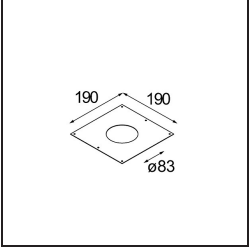

12292030 Plaster Kit 190x190 - 83 1x

Choose a required accessory