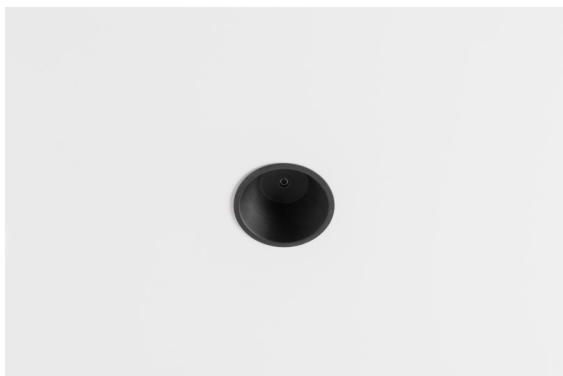

Date
Customer
Project
Type

*Modupoint Round Deep Recessed 90 1x DE Black Structure*

**Specifications**

Material	13240532
Lamp Included	No
Number of Light Sources	1
Input Voltage	Constant Current Driver Required
Electrical Class	III
IP Rating	20
Glow wire rating (°C)	960
Indoor/Outdoor	Indoor
Application	Ceiling, Wall
Mounting	Recessed
Cut-out size (mm)	ø83
Mounting depth (mm)	110.0
Adjustability	Not Applicable
Primary Colour & Primary Finish	Black, Structure
Gross weight (g)	230.0
Remark	<ul style="list-style-type: none"> <li>• Light module not included</li> <li>• Mount LED driver remote and accessible</li> <li>• Deep recess restricts adjustability of fixtures</li> <li>• Combination with Medard, Minude and Gamin requires the use of Modupoint Stick</li> <li>• This is not a complete product. Jack light modules required.</li> <li>• This is not a complete product. Jack light modules required.</li> </ul>

1984. Modupoint enters the market. Instantly revolutionary, it was the first lighting system with interchangeable components and a refined design fully integrated with the ceiling. 2020. Modupoint Round and Modupoint Square enter with the latest smart LED lighting technology and new minimalist designs. Modupoint Round can connect Marbulito, Médard, Minude and Gamin.