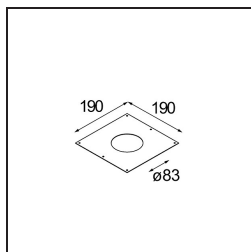

12292030 Plaster Kit 190x190 - 83 1x

Choose a required accessory