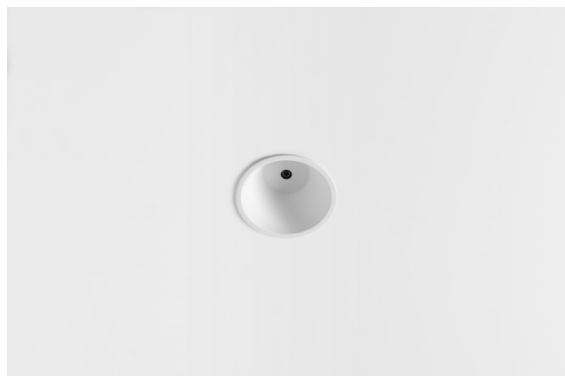

Date
Customer
Project
Type

*Modupoint Round Deep Recessed 90 1x DE White Structure*

**Specifications**

Material	13240509
Lamp Included	No
Number of Light Sources	1
Input Voltage	Constant Current Driver Required
Electrical Class	III
IP Rating	20
Glow wire rating (°C)	960
Indoor/Outdoor	Indoor
Application	Ceiling, Wall
Mounting	Recessed
Cut-out size (mm)	ø83
Mounting depth (mm)	110.0
Adjustability	Not Applicable
Primary Colour & Primary Finish	White, Structure
Gross weight (g)	230.0

Remark	<ul style="list-style-type: none"> <li>• Light module not included</li> <li>• Mount LED driver remote and accessible</li> <li>• Deep recess restricts adjustability of fixtures</li> <li>• Combination with Medard, Minude and Gamin requires the use of Modupoint Stick</li> <li>• This is not a complete product. Jack light modules required.</li> <li>• This is not a complete product. Jack light modules required.</li> </ul>
--------	---

1984. Modupoint enters the market. Instantly revolutionary, it was the first lighting system with interchangeable components and a refined design fully integrated with the ceiling. 2020. Modupoint Round and Modupoint Square enter with the latest smart LED lighting technology and new minimalist designs. Modupoint Round can connect Marbulito, Médard, Minude and Gamin.