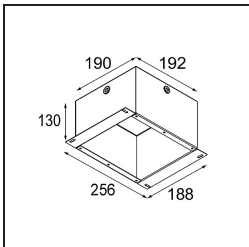

Installation Accessories

10889830 Installation Housing 192x190x130