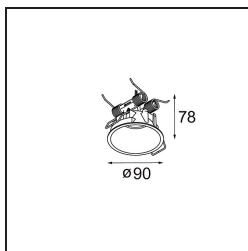

Date
Customer
Project
Type

*Modupoint Round Deep Recessed 90 1x DE White Structure*

**Specifications**

Material	13240509
Lamp Included	No
Number of Light Sources	1
Input Voltage	Constant Current Driver Required
Electrical Class	III
IP Rating	20
Glow wire rating (°C)	960
Indoor/Outdoor	Indoor
Application	Ceiling, Wall
Mounting	Recessed
Cut-out size (mm)	ø83
Mounting depth (mm)	110.0
Adjustability	Not Applicable
Primary Colour & Primary Finish	White, Structure
Gross weight (g)	230.0