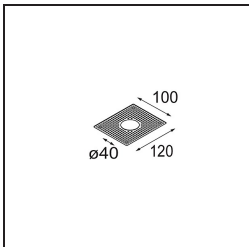

Installation Accessories

12293130 Plaster Kit 100x120-40 1x

Choose a required accessory