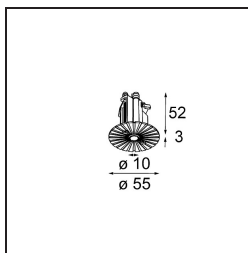

Date
Customer
Project
Type

*Modupoint Round Recessed Trimless 10 lx DE*

**Specifications**

Material	13240400
Lamp Included	No
Number of Light Sources	1
Input Voltage	Constant Current Driver Required
Electrical Class	III
IP Rating	20
Glow wire rating (°C)	960
Indoor/Outdoor	Indoor
Application	Ceiling, Wall
Mounting	Recessed
Cut-out size (mm)	ø40
Mounting depth (mm)	70.0
Adjustability	Not Applicable
Gross weight (g)	90.0
Remark	<ul style="list-style-type: none"> <li>This is not a complete product. Jack light modules required.</li> </ul>