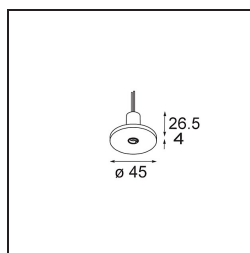

*Modupoint Round Recessed 45 1x DE Black Structure*

**Specifications**

Material	13240332
Lamp Included	No
Number of Light Sources	1
Input Voltage	Constant Current Driver Required
Electrical Class	III
IP Rating	20
Glow wire rating (°C)	960
Indoor/Outdoor	Indoor
Application	Ceiling, Wall
Mounting	Recessed
Cut-out size (mm)	ø16
Mounting depth (mm)	45.0
Adjustability	Not Applicable
Primary Colour & Primary Finish	Black, Structure
Gross weight (g)	42.0
Remark	<ul style="list-style-type: none"> <li>This is not a complete product. Jack light modules required.</li> </ul>