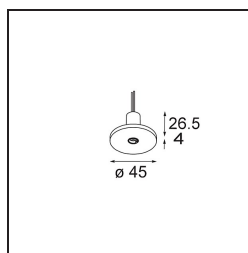

Date
Customer
Project
Type

Modupoint Round Recessed 45 1x DE White Structure

Specifications

Material	13240309
Lamp Included	No
Number of Light Sources	1
Input Voltage	Constant Current Driver Required
Electrical Class	III
IP Rating	20
Glow wire rating (°C)	960
Indoor/Outdoor	Indoor
Application	Ceiling, Wall
Mounting	Recessed
Cut-out size (mm)	ø16
Mounting depth (mm)	45.0
Adjustability	Not Applicable
Primary Colour & Primary Finish	White, Structure
Gross weight (g)	42.0
Remark	<ul style="list-style-type: none"> This is not a complete product. Jack light modules required.