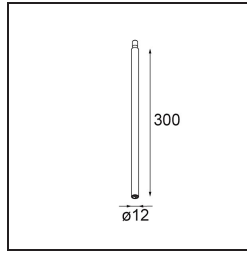

Date _____
Customer _____
Project _____
Type _____

Stick Modupoint 300 Black Structure

Specifications

Material	13240232
Lamp Included	No
Number of Light Sources	0
Input Voltage	Constant Current Driver Required
Electrical Class	III
IP Rating	20
Glow wire rating (°C)	960
Indoor/Outdoor	Indoor
Application	Ceiling, Wall
Adjustability	Not Applicable
Primary Colour & Primary Finish	Black, Structure
Gross weight (g)	77.0