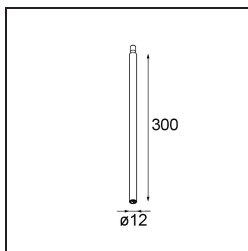

Date _____
Customer _____
Project _____
Type _____

Stick Modupoint 300 Black Structure

Specifications

Material	13240232
Lamp Included	No
Number of Light Sources	0
Input Voltage	Constant Current Driver Required
Electrical Class	III
IP Rating	20
Glow wire rating (°C)	960
Indoor/Outdoor	Indoor
Application	Ceiling, Wall
Adjustability	Not Applicable
Primary Colour & Primary Finish	Black, Structure
Gross weight (g)	77.0