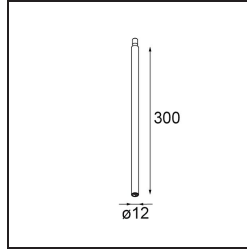

Date _____
Customer _____
Project _____
Type _____

Stick Modupoint 300 Black Structure

Specifications

Material	13240232
Lamp Included	No
Number of Light Sources	0
Input Voltage	Constant Current Driver Required
Electrical Class	III
IP Rating	20
Glow wire rating (°C)	960
Indoor/Outdoor	Indoor
Application	Ceiling, Wall
Adjustability	Not Applicable
Primary Colour & Primary Finish	Black, Structure
Gross weight (g)	77.0