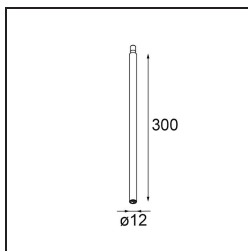

Date _____
Customer _____
Project _____
Type _____

Stick Modupoint 300 White Structure

Specifications

Material	13240209
Lamp Included	No
Number of Light Sources	0
Input Voltage	Constant Current Driver Required
Electrical Class	III
IP Rating	20
Glow wire rating (°C)	960
Indoor/Outdoor	Indoor
Application	Ceiling, Wall
Adjustability	Not Applicable
Primary Colour & Primary Finish	White, Structure
Gross weight (g)	77.0