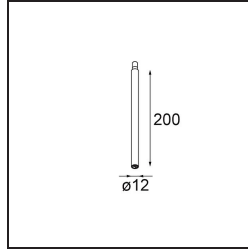

Date _____
Customer _____
Project _____
Type _____

Stick Modupoint 200 Black Structure

Specifications

Material	13240132
Lamp Included	No
Number of Light Sources	0
Input Voltage	Constant Current Driver Required
Electrical Class	III
IP Rating	20
Glow wire rating (°C)	960
Indoor/Outdoor	Indoor
Application	Ceiling, Wall
Adjustability	Not Applicable
Primary Colour & Primary Finish	Black, Structure
Gross weight (g)	51.0