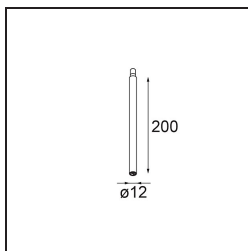

Date _____
Customer _____
Project _____
Type _____

Stick Modupoint 200 White Structure

Specifications

Material	13240109
Lamp Included	No
Number of Light Sources	0
Input Voltage	Constant Current Driver Required
Electrical Class	III
IP Rating	20
Glow wire rating (°C)	960
Indoor/Outdoor	Indoor
Application	Ceiling, Wall
Adjustability	Not Applicable
Primary Colour & Primary Finish	White, Structure
Gross weight (g)	51.0