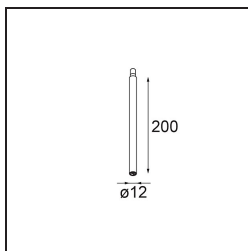

Date _____
Customer _____
Project _____
Type _____

Stick Modupoint 200 White Structure

Specifications

Material	13240109
Lamp Included	No
Number of Light Sources	0
Input Voltage	Constant Current Driver Required
Electrical Class	III
IP Rating	20
Glow wire rating (°C)	960
Indoor/Outdoor	Indoor
Application	Ceiling, Wall
Adjustability	Not Applicable
Primary Colour & Primary Finish	White, Structure
Gross weight (g)	51.0

Specifications