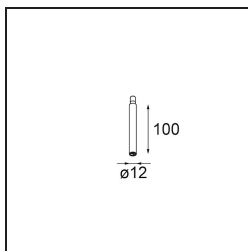

Date _____
Customer _____
Project _____
Type _____

Stick Modupoint 100 White Structure

Specifications

Material	13240009
Lamp Included	No
Number of Light Sources	0
Input Voltage	Constant Current Driver Required
Electrical Class	III
IP Rating	20
Glow wire rating (°C)	960
Indoor/Outdoor	Indoor
Application	Ceiling, Wall
Adjustability	Not Applicable
Primary Colour & Primary Finish	White, Structure
Gross weight (g)	30.0

Specifications