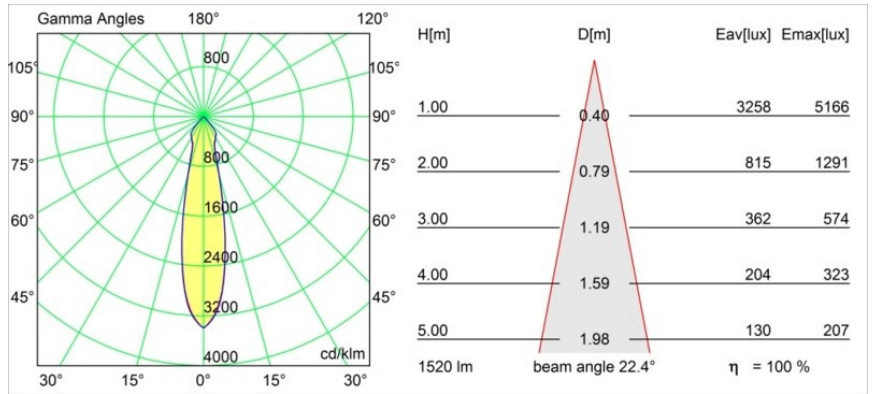

Light distribution & beam diagram