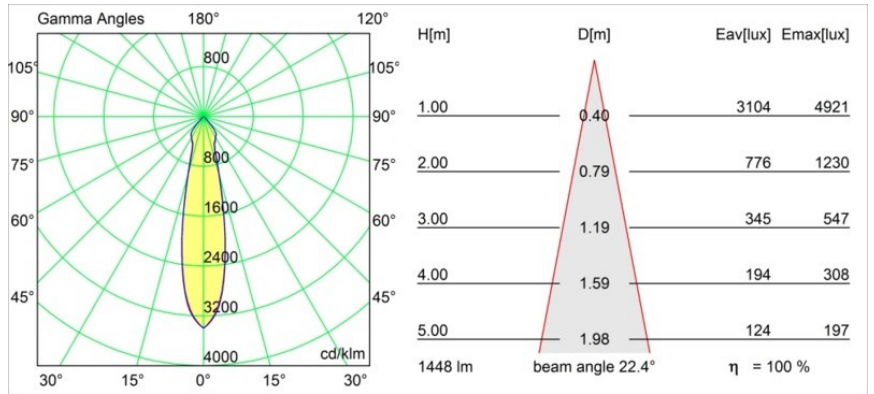

*Semih Surface Adjustable 86 1x LED 2700K Medium 1-10V/Push-Dim DI Black Structure*

Semih is an award-winning downlighter with functional positive energy. Inspired by the yin-yang symbol, a sinuous S-shaped line divides Semih in two equal, complementary parts: the hard, solid part mounted to the ceiling and the soft, flexible part housing the light. Now available in two sizes.

### Specifications

Material	13181132
Light Source Type	LED
LED Type	BRIDGELUX VERO13
LED technology	LED COB
CRI	Min. 90
Colour Temperature	2700K
Lifetime	L80B20 @50,000 Hours
Lamp Included	Yes
Number of Light Sources	1
Binning (SDCM)	3
Light Direction	Down
Optic	Reflector
Measured beam angle (°)	22.4
Input Voltage	230V
Luminaire power (W)	19.0
Electrical Class	I
IP Rating	20
Glow wire rating (°C)	960
Dimming Protocol	1-10V, Push-Dim
Indoor/Outdoor	Indoor
Application	Ceiling
Mounting	Surface
Adjustability	H 180° V -75°/+75°
Distance to Lighted Object (m)	0,1
Primary Colour & Primary Finish	Black, Structure
Gross weight (g)	1275.0
Luminous flux per lamp (lm)	1448
Efficacy (lm/W)	76
Glare rating	19
Remark	• 3500K and 4000K on request

**TM30 & CRI diagram**

**Light distribution & beam diagram**

Diagrams