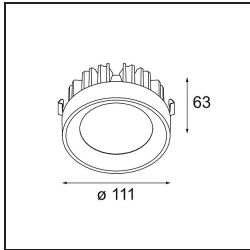

M-LED Module

- **11298002** M-LED Module 111 1x LED 2700K Spot DE Black Matt
- **11298009** M-LED Module 111 1x LED 2700K Spot DE White Structure
- **11298024** M-LED Module 111 1x LED 2700K Spot DE Aluminium Brushed Anodised
- **11298102** M-LED Module 111 1x LED 2700K Medium DE Black Matt
- **11298109** M-LED Module 111 1x LED 2700K Medium DE White Structure
- **11298124** M-LED Module 111 1x LED 2700K Medium DE Aluminium Brushed Anodised
- **11298202** M-LED Module 111 1x LED 2700K Flood DE Black Matt
- **11298209** M-LED Module 111 1x LED 2700K Flood DE White Structure
- **11298224** M-LED Module 111 1x LED 2700K Flood DE Aluminium Brushed Anodised
- **11298302** M-LED Module 111 1x LED 3000K Spot DE Black Matt
- **11298309** M-LED Module 111 1x LED 3000K Spot DE White Structure
- **11298324** M-LED Module 111 1x LED 3000K Spot DE Aluminium Brushed Anodised
- **11298402** M-LED Module 111 1x LED 3000K Medium DE Black Matt
- **11298409** M-LED Module 111 1x LED 3000K Medium DE White Structure
- **11298424** M-LED Module 111 1x LED 3000K Medium DE Aluminium Brushed Anodised
- **11298502** M-LED Module 111 1x LED 3000K Flood DE Black Matt
- **11298509** M-LED Module 111 1x LED 3000K Flood DE White Structure
- **11298524** M-LED Module 111 1x LED 3000K Flood DE Aluminium Brushed Anodised
- **11298602** M-LED Module 111 1x LED 4000K Spot DE Black Matt
- **11298609** M-LED Module 111 1x LED 4000K Spot DE White Structure
- **11298624** M-LED Module 111 1x LED 4000K Spot DE Aluminium Brushed Anodised
- **11298702** M-LED Module 111 1x LED 4000K Medium DE Black Matt
- **11298709** M-LED Module 111 1x LED 4000K Medium DE White Structure
- **11298724** M-LED Module 111 1x LED 4000K Medium DE Aluminium Brushed Anodised
- **11298802** M-LED Module 111 1x LED 4000K Flood DE Black Matt
- **11298809** M-LED Module 111 1x LED 4000K Flood DE White Structure
- **11298824** M-LED Module 111 1x LED 4000K Flood DE Aluminium Brushed Anodised

■ Choose a required accessory