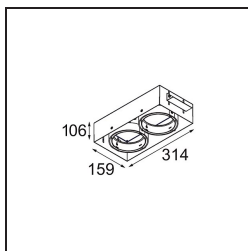

Date
Customer
Project
Type

*FFD\_Multiple Recessed Trimless Adjustable M-LED 2x DE White Structure*

Twenty years after its initial launch, Multiple lives on. With its technology on full display, this design is right at home in both a minimalist and an industrial-chic environment. The gimbaled system allows you to direct the light source at just about any angle. Multiple can be installed recessed or surface mounted. The AR111 recessed variants can also be combined with the new M-LED 111.

**Specifications**

Material	13171109
Light Source Type	for M-LED
Lifetime	L80B20 @50,000 Hours
Lamp Included	No
Number of Light Sources	2
Light Direction	Down
Input Voltage	Constant Current Driver Required
Electrical Class	III
IP Rating	20
Glow wire rating (°C)	960
Indoor/Outdoor	Indoor
Application	Ceiling, Wall
Mounting	Recessed
Cut-out size (mm)	L 315 W 160
Mounting depth (mm)	110.0
Adjustability	V -50°/+50°
Primary Colour & Primary Finish	White, Structure
Gross weight (g)	1855.0
Drive current (mA)	350
Luminous flux per lamp (lm)	939
Efficacy (lm/W)	85
Remark	<ul style="list-style-type: none"> <li>• This is not a complete product. Light module required.</li> <li>• M-LED light module not included</li> <li>• This is not a complete product. M-LED light module required.</li> <li>• This is not a complete product. Light module required.</li> </ul>