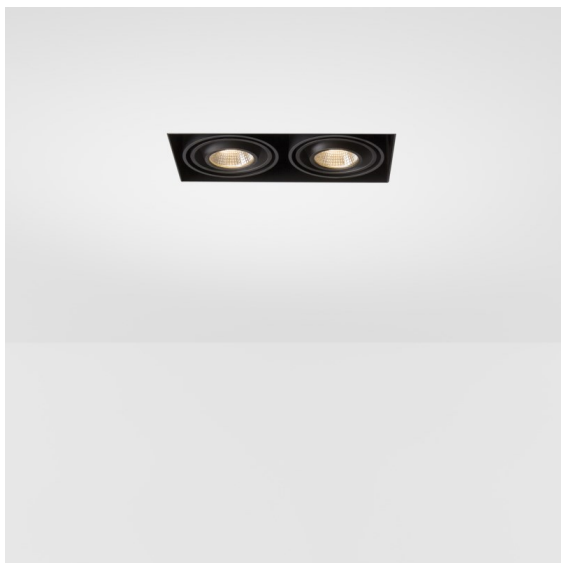

Date
Customer
Project
Type

FFD_Multiple Recessed Trimless Adjustable M-LED 2x DE Black Matt

Specifications

Material	13171102
Light Source Type	for M-LED
Lifetime	L80B20 @50,000 Hours
Lamp Included	No
Number of Light Sources	2
Light Direction	Down
Input Voltage	Constant Current Driver Required
Electrical Class	III
IP Rating	20
Glow wire rating (°C)	960
Indoor/Outdoor	Indoor
Application	Ceiling, Wall
Mounting	Recessed
Cut-out size (mm)	L 160 W 160
Mounting depth (mm)	110.0
Adjustability	V -50°/+50°
Primary Colour & Primary Finish	Black, Matt
Gross weight (g)	1855.0
Drive current (mA)	350
Luminous flux per lamp (lm)	939
Efficacy (lm/W)	85
Remark	<ul style="list-style-type: none"> • This is not a complete product. Light module required. • M-LED light module not included • This is not a complete product. M-LED light module required. • This is not a complete product. Light module required.

Twenty years after its initial launch, Multiple lives on. With its technology on full display, this design is right at home in both a minimalist and an industrial-chic environment. The gimbaled system allows you to direct the light source at just about any angle. Multiple can be installed recessed or surface mounted. The AR111 recessed variants can also be combined with the new M-LED 111.