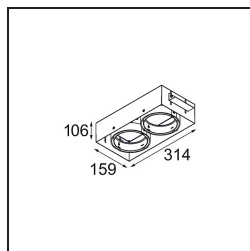

Date
Customer
Project
Type

FFD_Multiple Recessed Trimless Adjustable M-LED 2x DE Black Matt

Specifications

Material	13171102
Light Source Type	for M-LED
Lifetime	L80B20 @50,000 Hours
Lamp Included	No
Number of Light Sources	2
Light Direction	Down
Input Voltage	Constant Current Driver Required
Electrical Class	III
IP Rating	20
Glow wire rating (°C)	960
Indoor/Outdoor	Indoor
Application	Ceiling, Wall
Mounting	Recessed
Cut-out size (mm)	L 160 W 160
Mounting depth (mm)	110.0
Adjustability	V -50°/+50°
Primary Colour & Primary Finish	Black, Matt
Gross weight (g)	1855.0
Drive current (mA)	350
Luminous flux per lamp (lm)	939
Efficacy (lm/W)	85
Remark	<ul style="list-style-type: none"> • This is not a complete product. Light module required. • M-LED light module not included • This is not a complete product. M-LED light module required. • This is not a complete product. Light module required.