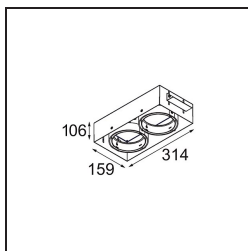

Date
Customer
Project
Type

FFD_Multiple Recessed Trimless Adjustable M-LED 2x DE Black Matt

Specifications

Material	13171102
Light Source Type	for M-LED
Lifetime	L80B20 @50,000 Hours
Lamp Included	No
Number of Light Sources	2
Light Direction	Down
Input Voltage	Constant Current Driver Required
Electrical Class	III
IP Rating	20
Glow wire rating (°C)	960
Indoor/Outdoor	Indoor
Application	Ceiling, Wall
Mounting	Recessed
Cut-out size (mm)	L 160 W 160
Mounting depth (mm)	110.0
Adjustability	V -50°/+50°
Primary Colour & Primary Finish	Black, Matt
Gross weight (g)	1855.0
Drive current (mA)	350
Luminous flux per lamp (lm)	939
Efficacy (lm/W)	85
Remark	<ul style="list-style-type: none"> • This is not a complete product. Light module required. • M-LED light module not included • This is not a complete product. M-LED light module required. • This is not a complete product. Light module required.