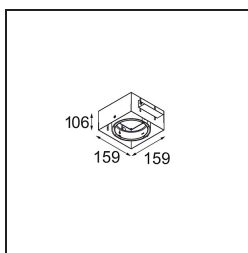

Date
Customer
Project
Type

*FFD\_Multiple Recessed Trimless Adjustable M-LED 1x DE White Structure*

Twenty years after its initial launch, Multiple lives on. With its technology on full display, this design is right at home in both a minimalist and an industrial-chic environment. The gimballed system allows you to direct the light source at just about any angle. Multiple can be installed recessed or surface mounted. The AR111 recessed variants can also be combined with the new M-LED 111.

**Specifications**

Material	13171009
Light Source Type	M-LED
Lifetime	L80B20 @50,000 Hours
Lamp Included	No
Number of Light Sources	1
Light Direction	Down
Input Voltage	Constant Current Driver Required
Electrical Class	III
IP Rating	20
Glow wire rating (°C)	960
Indoor/Outdoor	Indoor
Application	Ceiling, Wall
Mounting	Recessed
Cut-out size (mm)	L 160 W 160
Mounting depth (mm)	110.0
Adjustability	V -50°/+50°
Primary Colour & Primary Finish	White, Structure
Gross weight (g)	1170.0
Drive current (mA)	350
Luminous flux per lamp (lm)	939
Efficacy (lm/W)	85
Remark	<ul style="list-style-type: none"> <li>• This is not a complete product. Light module required.</li> <li>• M-LED light module not included</li> <li>• This is not a complete product. M-LED light module required.</li> <li>• This is not a complete product. Light module required.</li> </ul>