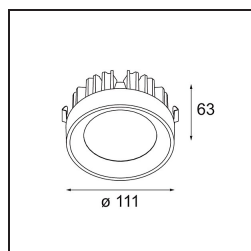

M-LED Module

- **11298002** M-LED Module 111 1x LED 2700K Spot DE Black Matt
- **11298009** M-LED Module 111 1x LED 2700K Spot DE White Structure
- **11298024** M-LED Module 111 1x LED 2700K Spot DE Aluminium Brushed Anodised
- **11298102** M-LED Module 111 1x LED 2700K Medium DE Black Matt
- **11298109** M-LED Module 111 1x LED 2700K Medium DE White Structure
- **11298124** M-LED Module 111 1x LED 2700K Medium DE Aluminium Brushed Anodised
- **11298202** M-LED Module 111 1x LED 2700K Flood DE Black Matt
- **11298209** M-LED Module 111 1x LED 2700K Flood DE White Structure
- **11298224** M-LED Module 111 1x LED 2700K Flood DE Aluminium Brushed Anodised
- **11298302** M-LED Module 111 1x LED 3000K Spot DE Black Matt
- **11298309** M-LED Module 111 1x LED 3000K Spot DE White Structure
- **11298324** M-LED Module 111 1x LED 3000K Spot DE Aluminium Brushed Anodised
- **11298402** M-LED Module 111 1x LED 3000K Medium DE Black Matt
- **11298409** M-LED Module 111 1x LED 3000K Medium DE White Structure
- **11298424** M-LED Module 111 1x LED 3000K Medium DE Aluminium Brushed Anodised
- **11298502** M-LED Module 111 1x LED 3000K Flood DE Black Matt
- **11298509** M-LED Module 111 1x LED 3000K Flood DE White Structure
- **11298524** M-LED Module 111 1x LED 3000K Flood DE Aluminium Brushed Anodised
- **11298602** M-LED Module 111 1x LED 4000K Spot DE Black Matt
- **11298609** M-LED Module 111 1x LED 4000K Spot DE White Structure
- **11298624** M-LED Module 111 1x LED 4000K Spot DE Aluminium Brushed Anodised
- **11298702** M-LED Module 111 1x LED 4000K Medium DE Black Matt
- **11298709** M-LED Module 111 1x LED 4000K Medium DE White Structure
- **11298724** M-LED Module 111 1x LED 4000K Medium DE Aluminium Brushed Anodised
- **11298802** M-LED Module 111 1x LED 4000K Flood DE Black Matt
- **11298809** M-LED Module 111 1x LED 4000K Flood DE White Structure
- **11298824** M-LED Module 111 1x LED 4000K Flood DE Aluminium Brushed Anodised

■ Choose a required accessory