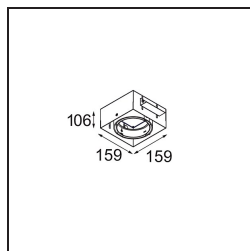

Date
Customer
Project
Type

FFD_Multiple Recessed Trimless Adjustable M-LED 1x DE Black Matt

Specifications

Material	13171002
Light Source Type	M-LED
Lifetime	L80B20 @50,000 Hours
Lamp Included	No
Number of Light Sources	1
Light Direction	Down
Input Voltage	Constant Current Driver Required
Electrical Class	III
IP Rating	20
Glow wire rating (°C)	960
Indoor/Outdoor	Indoor
Application	Ceiling, Wall
Mounting	Recessed
Cut-out size (mm)	L 315 W 315
Mounting depth (mm)	110.0
Adjustability	V -50°/+50°
Primary Colour & Primary Finish	Black, Matt
Gross weight (g)	1170.0
Drive current (mA)	350
Luminous flux per lamp (lm)	939
Efficacy (lm/W)	85
Remark	<ul style="list-style-type: none"> • This is not a complete product. Light module required. • M-LED light module not included • This is not a complete product. M-LED light module required. • This is not a complete product. Light module required.