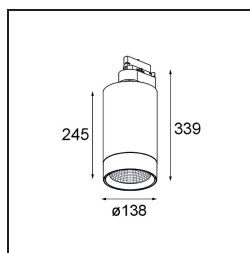

Date
Customer
Project
Type

FFD_Kanon Track 230V Adjustable 138 1x LED 2700K Spot Trailing Edge DI White Structure

Interior designers in search of spotlight track lighting that combines exceptional brightness with great design, can stop looking. Kanon is their secret weapon. The most powerful spotlight in our portfolio (up to 5000 lumens), Kanon fires light, while looking sleek and elegant. No wiring and cables in sight. Designed for retail environments, Kanon is a sure-fire way of illuminating your merchandise in style.

Specifications

Material	13160009
Light Source Type	LED
LED Type	LUMILED 1211 GEN4
LED technology	LED COB
CRI	Min. 90
Colour Temperature	2700K
Lifetime	L80B10 @50,000 Hours
Lamp Included	Yes
Number of Light Sources	1
Binning (SDCM)	3
Light Direction	Down
Optic	Reflector
Measured beam angle (°)	16.0
Input Voltage	230V
Luminaire power (W)	56.0
Electrical Class	I
IP Rating	20
Glow wire rating (°C)	960
Dimming Protocol	Trailing Edge
Indoor/Outdoor	Indoor
Application	Ceiling
Adjustability	H 365° V 90°
Distance to Lighted Object (m)	0,1
Primary Colour & Primary Finish	White, Structure
Gross weight (g)	2745.0
Luminous flux per lamp (lm)	4786
Efficacy (lm/W)	85
Glare rating	18
Remark	<ul style="list-style-type: none"> This is not a complete product. Track 230V system required.