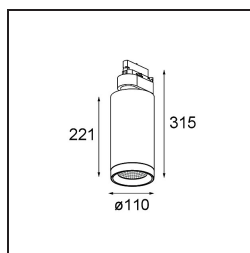

Date
Customer
Project
Type

FFD_Kanon Track 230V Adjustable 110 lx LED 3000K Wide Flood DALI DI White Structure

Interior designers in search of spotlight track lighting that combines exceptional brightness with great design, can stop looking. Kanon is their secret weapon. The most powerful spotlight in our portfolio (up to 5000 lumens), Kanon fires light, while looking sleek and elegant. No wiring and cables in sight. Designed for retail environments, Kanon is a sure-fire way of illuminating your merchandise in style.

Specifications

Material	13152709
Light Source Type	LED
LED Type	LUMILED 1205 GEN 3
LED technology	LED COB
CRI	Min. 90
Colour Temperature	3000K
Lifetime	L80B20 @50,000 Hours
Lamp Included	Yes
Number of Light Sources	1
Binning (SDCM)	3
Light Direction	Down
Optic	Reflector
Measured beam angle (°)	58.8
Input Voltage	230V
Luminaire power (W)	42.3
Electrical Class	I
IP Rating	20
Glow wire rating (°C)	960
Dimming Protocol	DALI
DALI Standard	DALI-2
Indoor/Outdoor	Indoor
Application	Ceiling
Adjustability	H 365° V 90°
Distance to Lighted Object (m)	0,1
Primary Colour & Primary Finish	White, Structure
Gross weight (g)	2265.0
Luminous flux per lamp (lm)	3222
Efficacy (lm/W)	76
Glare rating	21
Remark	<ul style="list-style-type: none"> This is not a complete product. Track 230V system required.