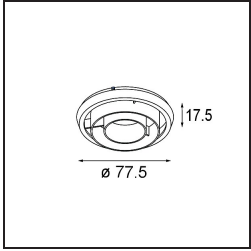

Optical Accessories

10217002 Crossblade 80 Black Matt

Choose a required accessory