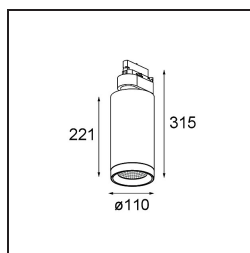

Date
Customer
Project
Type

FFD_Kanon Track 230V Adjustable 110 1x LED 2700K Medium DALI DI Black Structure

Interior designers in search of spotlight track lighting that combines exceptional brightness with great design, can stop looking. Kanon is their secret weapon. The most powerful spotlight in our portfolio (up to 5000 lumens), Kanon fires light, while looking sleek and elegant. No wiring and cables in sight. Designed for retail environments, Kanon is a sure-fire way of illuminating your merchandise in style.

Specifications

Material	13152132
Light Source Type	LED
LED Type	LUMILED 1205 GEN 3
LED technology	LED COB
CRI	Min. 90
Colour Temperature	2700K
Lifetime	L80B20 @50,000 Hours
Lamp Included	Yes
Number of Light Sources	1
Binning (SDCM)	3
Light Direction	Down
Optic	Reflector
Measured beam angle (°)	23.5
Input Voltage	230V
Luminaire power (W)	42.3
Electrical Class	I
IP Rating	20
Glow wire rating (°C)	960
Dimming Protocol	DALI
DALI Standard	DALI-2
Indoor/Outdoor	Indoor
Application	Ceiling
Adjustability	H 365° V 90°
Distance to Lighted Object (m)	0,1
Primary Colour & Primary Finish	Black, Structure
Gross weight (g)	2265.0
Luminous flux per lamp (lm)	3107
Efficacy (lm/W)	73
Glare rating	19
Remark	<ul style="list-style-type: none"> This is not a complete product. Track 230V system required.