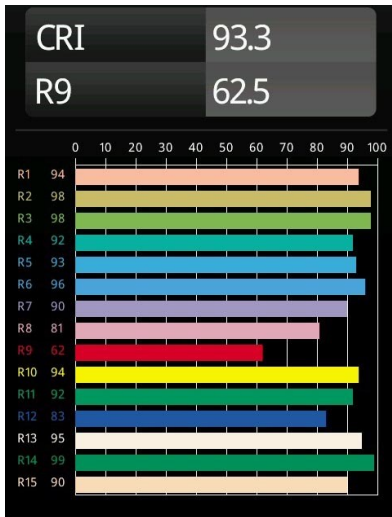

TM30 & CRI diagram