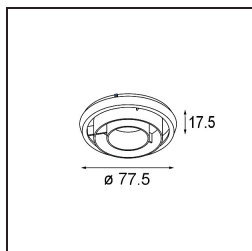

Optical Accessories

10217002 Crossblade 80 Black Matt

Choose a required accessory