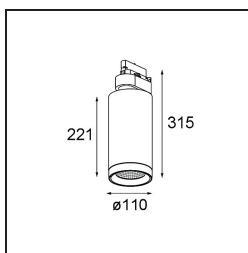

Date
Customer
Project
Type

FFD_Kanon Track 230V Adjustable 110 lx LED 2700K Wide Flood Trailing Edge DI White Structure

Interior designers in search of spotlight track lighting that combines exceptional brightness with great design, can stop looking. Kanon is their secret weapon. The most powerful spotlight in our portfolio (up to 5000 lumens), Kanon fires light, while looking sleek and elegant. No wiring and cables in sight. Designed for retail environments, Kanon is a sure-fire way of illuminating your merchandise in style.

Specifications

Material	13150309
Light Source Type	LED
LED Type	LUMILED 1205 GEN 3
LED technology	LED COB
CRI	Min. 90
Colour Temperature	2700K
Lifetime	L80B20 @50,000 Hours
Lamp Included	Yes
Number of Light Sources	1
Binning (SDCM)	3
Light Direction	Down
Optic	Reflector
Measured beam angle (°)	58.8
Input Voltage	230V
Luminaire power (W)	45.5
Electrical Class	I
IP Rating	20
Glow wire rating (°C)	960
Dimming Protocol	Trailing Edge
Indoor/Outdoor	Indoor
Application	Ceiling
Adjustability	H 365° V 90°
Distance to Lighted Object (m)	0,1
Primary Colour & Primary Finish	White, Structure
Gross weight (g)	2259.0
Luminous flux per lamp (lm)	3107
Efficacy (lm/W)	68
Glare rating	21
Remark	<ul style="list-style-type: none"> This is not a complete product. Track 230V system required.