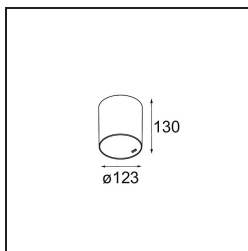

Date
Customer
Project
Type

Smart Tube Surface 115 1x DE White Structure

Specifications

Material	13140409
Lifetime	L80B20 @50,000 Hours
Lamp Included	No
Number of Light Sources	1
Light Direction	Down
Optic	Reflector
Input Voltage	Constant Current Driver Required
Electrical Class	III
IP Rating	54
Glow wire rating (°C)	960
Indoor/Outdoor	Indoor
Application	Ceiling
Mounting	Surface
Adjustability	Not Applicable
Primary Colour & Primary Finish	White, Structure
Gross weight (g)	860.0
Remark	<ul style="list-style-type: none"> • Smart spotlight not included • IP54 only when combined with Smart 115 LED IP54 • This is not a complete product. Smart Tube and Smart spotlight required. • This is not a complete product. Smart Tube and Smart spotlight required.