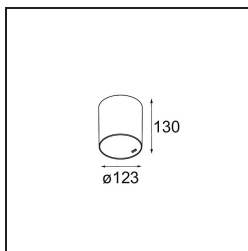

Date
Customer
Project
Type

Smart Tube Surface 115 1x 1-10V/Push-Dim DI 500mA Black Structure

Specifications

Material	13140232
Lifetime	L80B20 @50,000 Hours
Lamp Included	No
Number of Light Sources	1
Light Direction	Down
Optic	Reflector
Input Voltage	230V
Electrical Class	I
IP Rating	20
Glow wire rating (°C)	960
Dimming Protocol	1-10V, Push-Dim
Indoor/Outdoor	Indoor
Application	Ceiling
Mounting	Surface
Adjustability	Not Applicable
Primary Colour & Primary Finish	Black, Structure
Gross weight (g)	1075.0
Remark	<ul style="list-style-type: none"> • Smart spotlight not included • IP54 only when combined with Smart 115 LED IP54 • This is not a complete product. Smart Tube and Smart spotlight required. • This is not a complete product. Smart Tube and Smart spotlight required.