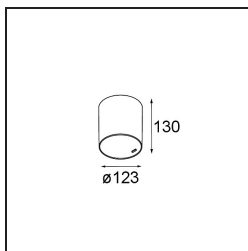

Date
Customer
Project
Type

Smart Tube Surface 115 1x 1-10V/Push-Dim DI 500mA White Structure

Specifications

Material	13140209
Lifetime	L80B20 @50,000 Hours
Lamp Included	No
Number of Light Sources	1
Light Direction	Down
Optic	Reflector
Input Voltage	230V
Electrical Class	I
IP Rating	20
Glow wire rating (°C)	960
Dimming Protocol	1-10V, Push-Dim
Indoor/Outdoor	Indoor
Application	Ceiling
Mounting	Surface
Adjustability	Not Applicable
Primary Colour & Primary Finish	White, Structure
Gross weight (g)	1075.0
Remark	<ul style="list-style-type: none"> • Smart spotlight not included • IP54 only when combined with Smart 115 LED IP54 • This is not a complete product. Smart Tube and Smart spotlight required. • This is not a complete product. Smart Tube and Smart spotlight required.