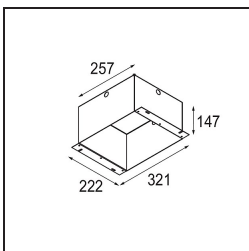

Installation Accessories

- **10400230** Installation Housing 257x222x147
- **10420230** Plaster Kit 240x287 - 210x110 1x

■ Choose a required accessory