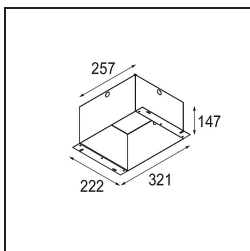

Installation Accessories

- **10400230** Installation Housing 257x222x147
- **10420230** Plaster Kit 240x287 - 210x110 1x

■ Choose a required accessory