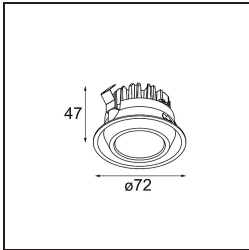

M-LED Module

- **14070002** M-LED Module 70 1x LED 2700K Spot DE Black Matt
- **14070009** M-LED Module 70 1x LED 2700K Spot DE White Structure
- **14070102** M-LED Module 70 1x LED 2700K Medium DE Black Matt
- **14070109** M-LED Module 70 1x LED 2700K Medium DE White Structure
- **14070202** M-LED Module 70 1x LED 2700K Flood DE Black Matt
- **14070209** M-LED Module 70 1x LED 2700K Flood DE White Structure
- **14070302** M-LED Module 70 1x LED 3000K Spot DE Black Matt
- **14070309** M-LED Module 70 1x LED 3000K Spot DE White Structure
- **14070409** M-LED Module 70 1x LED 3000K Medium DE White Structure
- **14070402** M-LED Module 70 1x LED 3000K Medium DE Black Matt
- **14070509** M-LED Module 70 1x LED 3000K Flood DE White Structure
- **14070502** M-LED Module 70 1x LED 3000K Flood DE Black Matt
- **14070609** M-LED Module 70 1x LED 4000K Spot DE White Structure
- **14070602** M-LED Module 70 1x LED 4000K Spot DE Black Matt
- **14070709** M-LED Module 70 1x LED 4000K Medium DE White Structure
- **14070702** M-LED Module 70 1x LED 4000K Medium DE Black Matt
- **14070802** M-LED Module 70 1x LED 4000K Flood DE Black Matt
- **14070809** M-LED Module 70 1x LED 4000K Flood DE White Structure
- **14070902** M-LED Module 70 1x LED 1800-3000K WD Spot DE Black Matt
- **14070909** M-LED Module 70 1x LED 1800-3000K WD Spot DE White Structure
- **14071002** M-LED Module 70 1x LED 1800-3000K WD Medium DE Black Matt
- **14071009** M-LED Module 70 1x LED 1800-3000K WD Medium DE White Structure
- **14071102** M-LED Module 70 1x LED 1800-3000K WD Flood DE Black Matt
- **14071109** M-LED Module 70 1x LED 1800-3000K WD Flood DE White Structure