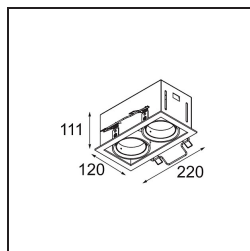

Date
Customer
Project
Type

Mini-Multiple Recessed Adjustable M-LED 2x DE White Structure

Specifications

Material	13130109
Light Source Type	for M-LED
Lifetime	L80B20 @50,000 Hours
Lamp Included	No
Number of Light Sources	2
Light Direction	Down
Optic	Reflector
Input Voltage	Constant Current Driver Required
Electrical Class	III
IP Rating	20
Glow wire rating (°C)	960
Indoor/Outdoor	Indoor
Application	Ceiling, Wall
Mounting	Recessed
Cut-out size (mm)	L 210 W 110
Mounting depth (mm)	120.0
Adjustability	V -35°/+35°
Distance to Lighted Object (m)	0,1
Primary Colour & Primary Finish	White, Structure
Gross weight (g)	1036.0
Drive current (mA)	350 500
Luminous flux per lamp (lm)	571 734
Efficacy (lm/W)	92 80
Glare rating	13 14
Remark	<ul style="list-style-type: none"> • M-LED light module not included • This is not a complete product. M-LED light module required.