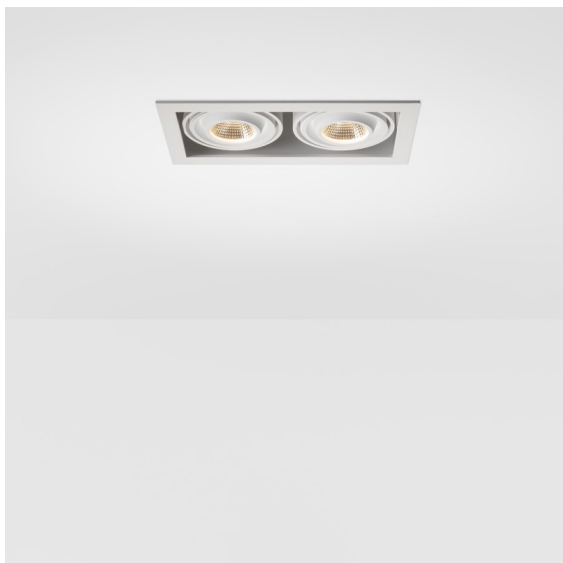

Date
Customer
Project
Type

Mini-Multiple Recessed Adjustable M-LED 2x DE White Structure

Specifications

Material	13130109
Light Source Type	for M-LED
Lifetime	L80B20 @50,000 Hours
Lamp Included	No
Number of Light Sources	2
Light Direction	Down
Optic	Reflector
Input Voltage	Constant Current Driver Required
Electrical Class	III
IP Rating	20
Glow wire rating (°C)	960
Indoor/Outdoor	Indoor
Application	Ceiling, Wall
Mounting	Recessed
Cut-out size (mm)	L 210 W 110
Mounting depth (mm)	120.0
Adjustability	V -35°/+35°
Distance to Lighted Object (m)	0,1
Primary Colour & Primary Finish	White, Structure
Gross weight (g)	1036.0
Drive current (mA)	350 500
Luminous flux per lamp (lm)	571 734
Efficacy (lm/W)	92 80
Glare rating	13 14
Remark	<ul style="list-style-type: none"> • M-LED light module not included • This is not a complete product. M-LED light module required.

Twenty years after its initial launch, Mini-Multiple is still a much coveted spot series and one of our flagship solutions in our architectural lighting portfolio. Its stylish technology on full display makes Mini-Multiple your ally for both minimalist and industrial-chic expressions.