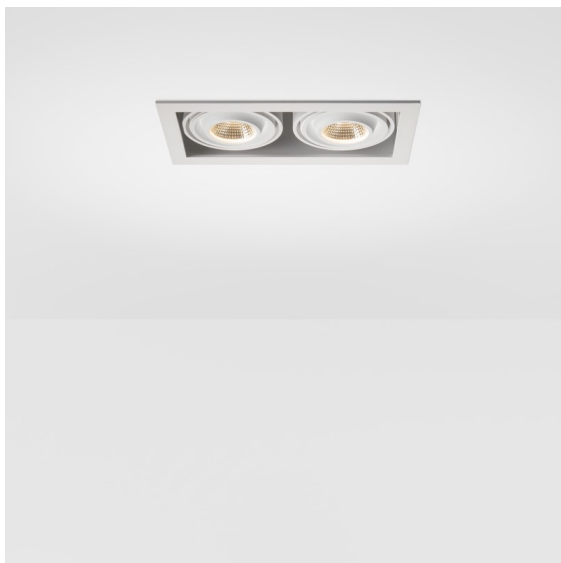

Date
Customer
Project
Type

Mini-Multiple Recessed Adjustable M-LED 2x DE White Structure

Specifications

Material	13130109
Light Source Type	for M-LED
Lifetime	L80B20 @50,000 Hours
Lamp Included	No
Number of Light Sources	2
Light Direction	Down
Optic	Reflector
Input Voltage	Constant Current Driver Required
Electrical Class	III
IP Rating	20
Glow wire rating (°C)	960
Indoor/Outdoor	Indoor
Application	Ceiling, Wall
Mounting	Recessed
Cut-out size (mm)	L 210 W 110
Mounting depth (mm)	120.0
Adjustability	V -35°/+35°
Distance to Lighted Object (m)	0,1
Primary Colour & Primary Finish	White, Structure
Gross weight (g)	1036.0
Drive current (mA)	350 500
Luminous flux per lamp (lm)	571 734
Efficacy (lm/W)	92 80
Glare rating	13 14
Remark	<ul style="list-style-type: none"> • M-LED light module not included • This is not a complete product. M-LED light module required.

Twenty years after its initial launch, Mini-Multiple is still a much coveted spot series and one of our flagship solutions in our architectural lighting portfolio. Its stylish technology on full display makes Mini-Multiple your ally for both minimalist and industrial-chic expressions.