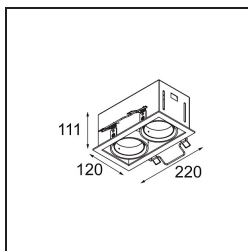

Date
Customer
Project
Type

Mini-Multiple Recessed Adjustable M-LED 2x DE White Structure

Specifications

Material	13130109
Light Source Type	for M-LED
Lifetime	L80B20 @50,000 Hours
Lamp Included	No
Number of Light Sources	2
Light Direction	Down
Optic	Reflector
Input Voltage	Constant Current Driver Required
Electrical Class	III
IP Rating	20
Glow wire rating (°C)	960
Indoor/Outdoor	Indoor
Application	Ceiling, Wall
Mounting	Recessed
Cut-out size (mm)	L 210 W 110
Mounting depth (mm)	120.0
Adjustability	V -35°/+35°
Distance to Lighted Object (m)	0,1
Primary Colour & Primary Finish	White, Structure
Gross weight (g)	1036.0
Drive current (mA)	350 500
Luminous flux per lamp (lm)	571 734
Efficacy (lm/W)	92 80
Glare rating	13 14
Remark	<ul style="list-style-type: none"> • M-LED light module not included • This is not a complete product. M-LED light module required.