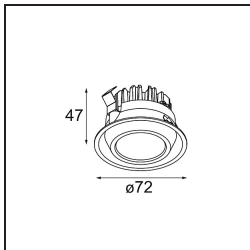

M-LED Module

- **14070002** M-LED Module 70 1x LED 2700K Spot DE Black Matt
- **14070009** M-LED Module 70 1x LED 2700K Spot DE White Structure
- **14070102** M-LED Module 70 1x LED 2700K Medium DE Black Matt
- **14070109** M-LED Module 70 1x LED 2700K Medium DE White Structure
- **14070202** M-LED Module 70 1x LED 2700K Flood DE Black Matt
- **14070209** M-LED Module 70 1x LED 2700K Flood DE White Structure
- **14070302** M-LED Module 70 1x LED 3000K Spot DE Black Matt
- **14070309** M-LED Module 70 1x LED 3000K Spot DE White Structure
- **14070409** M-LED Module 70 1x LED 3000K Medium DE White Structure
- **14070402** M-LED Module 70 1x LED 3000K Medium DE Black Matt
- **14070509** M-LED Module 70 1x LED 3000K Flood DE White Structure
- **14070502** M-LED Module 70 1x LED 3000K Flood DE Black Matt
- **14070609** M-LED Module 70 1x LED 4000K Spot DE White Structure
- **14070602** M-LED Module 70 1x LED 4000K Spot DE Black Matt
- **14070709** M-LED Module 70 1x LED 4000K Medium DE White Structure
- **14070702** M-LED Module 70 1x LED 4000K Medium DE Black Matt
- **14070802** M-LED Module 70 1x LED 4000K Flood DE Black Matt
- **14070809** M-LED Module 70 1x LED 4000K Flood DE White Structure
- **14070902** M-LED Module 70 1x LED 1800-3000K WD Spot DE Black Matt
- **14070909** M-LED Module 70 1x LED 1800-3000K WD Spot DE White Structure
- **14071002** M-LED Module 70 1x LED 1800-3000K WD Medium DE Black Matt
- **14071009** M-LED Module 70 1x LED 1800-3000K WD Medium DE White Structure
- **14071102** M-LED Module 70 1x LED 1800-3000K WD Flood DE Black Matt
- **14071109** M-LED Module 70 1x LED 1800-3000K WD Flood DE White Structure